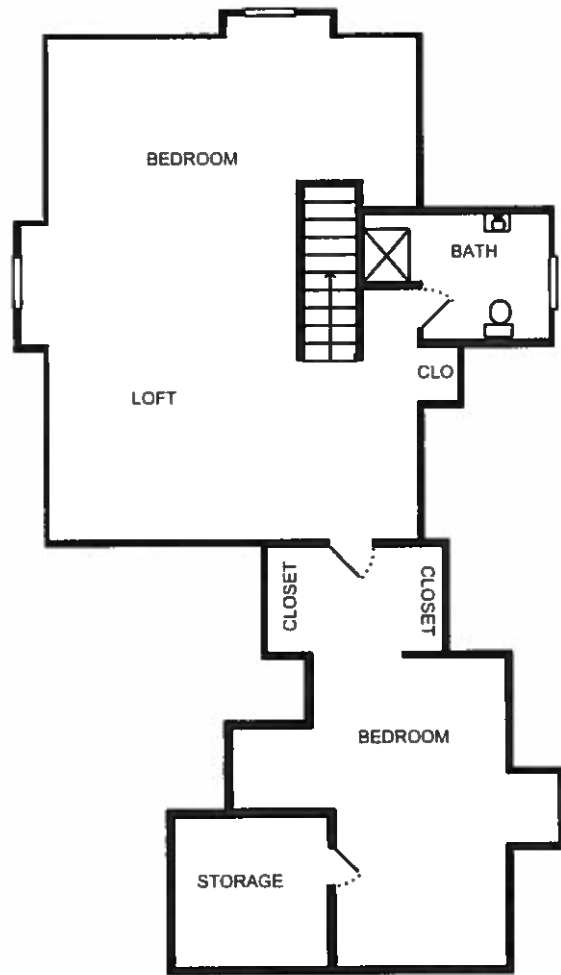

Measure #13005346

Property Address:
7930 Sonoma Mountain Rd
Glen Ellen, CA 95442

Property Address:
7930 Sonoma Mountain Rd
Glen Ellen, CA 95442

Measure #13005346

Measure #13005346

Property Address:
7930 Sonoma Mountain Rd
Glen Ellen, CA 95442

Property Address:
7930 Sonoma Mountain Rd
Glen Ellen, CA 95442

Measure #13005346

Measure #13005346

Property Address:
7930 Sonoma Mountain Rd
Glen Ellen, CA 95442

Property Address:
7930 Sonoma Mountain Rd
Glen Ellen, CA 95442

Measure #13005346