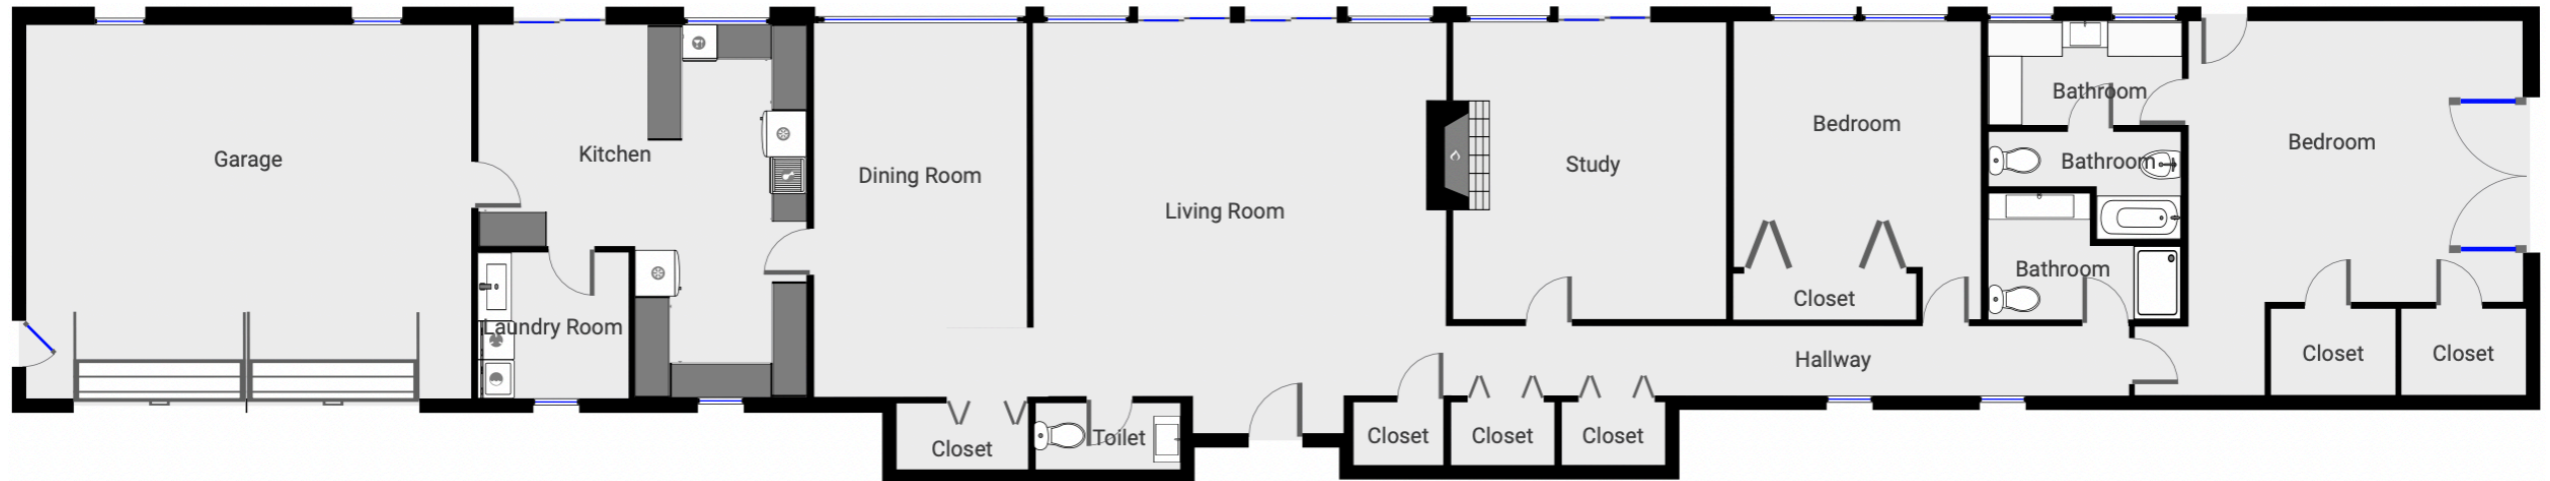

18492 White Oak

Sonoma, CA 95476

All measurements are approximate.
While deemed reliable, no information on these floor plans
should be relied upon without independent verification.