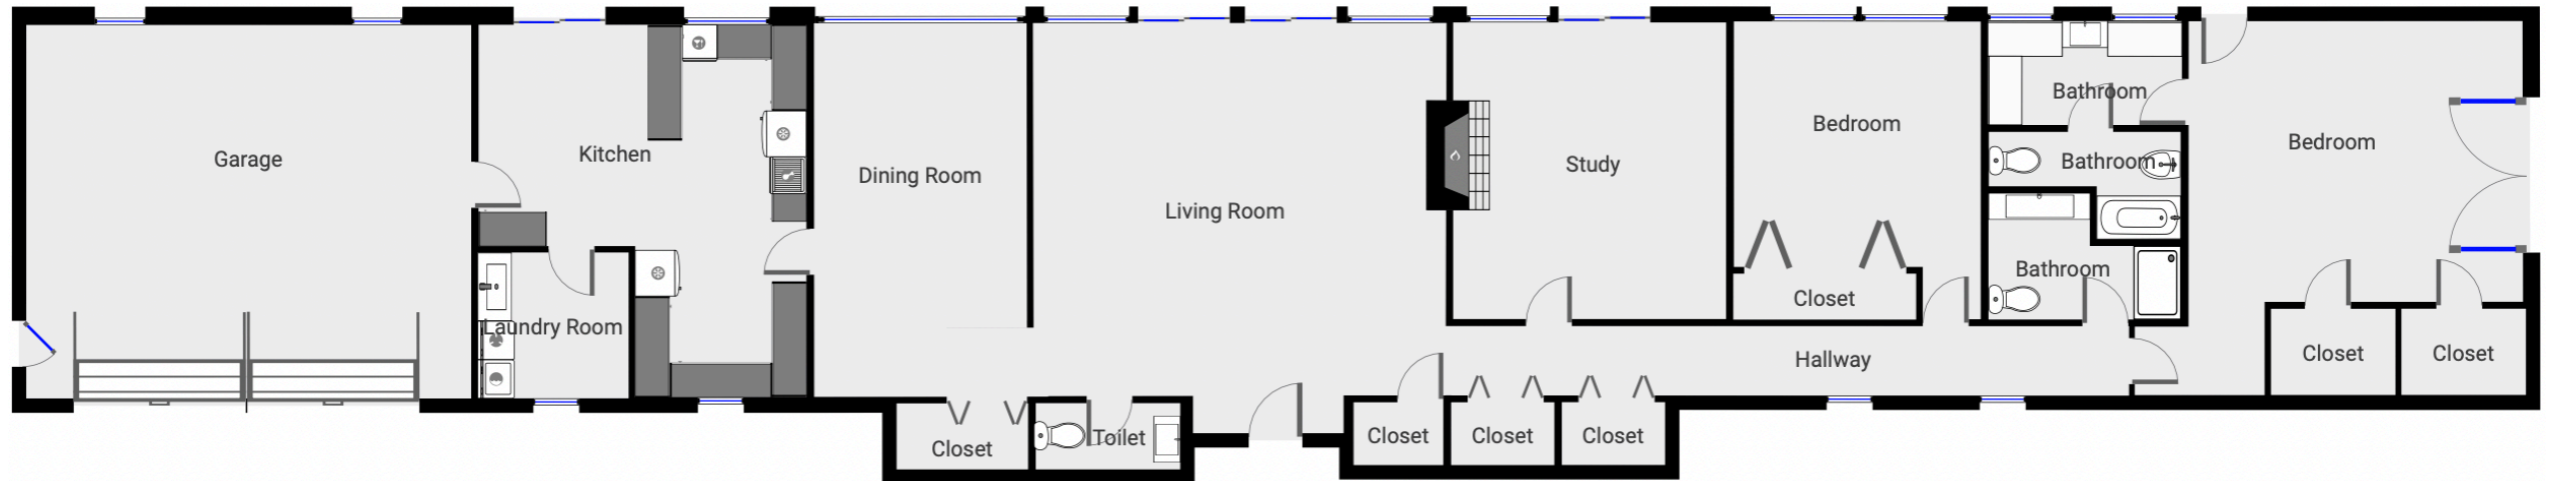

18492 White Oak

Sonoma, CA 95476

All measurements are approximate.
While deemed reliable, no information on these floor plans
should be relied upon without independent verification.