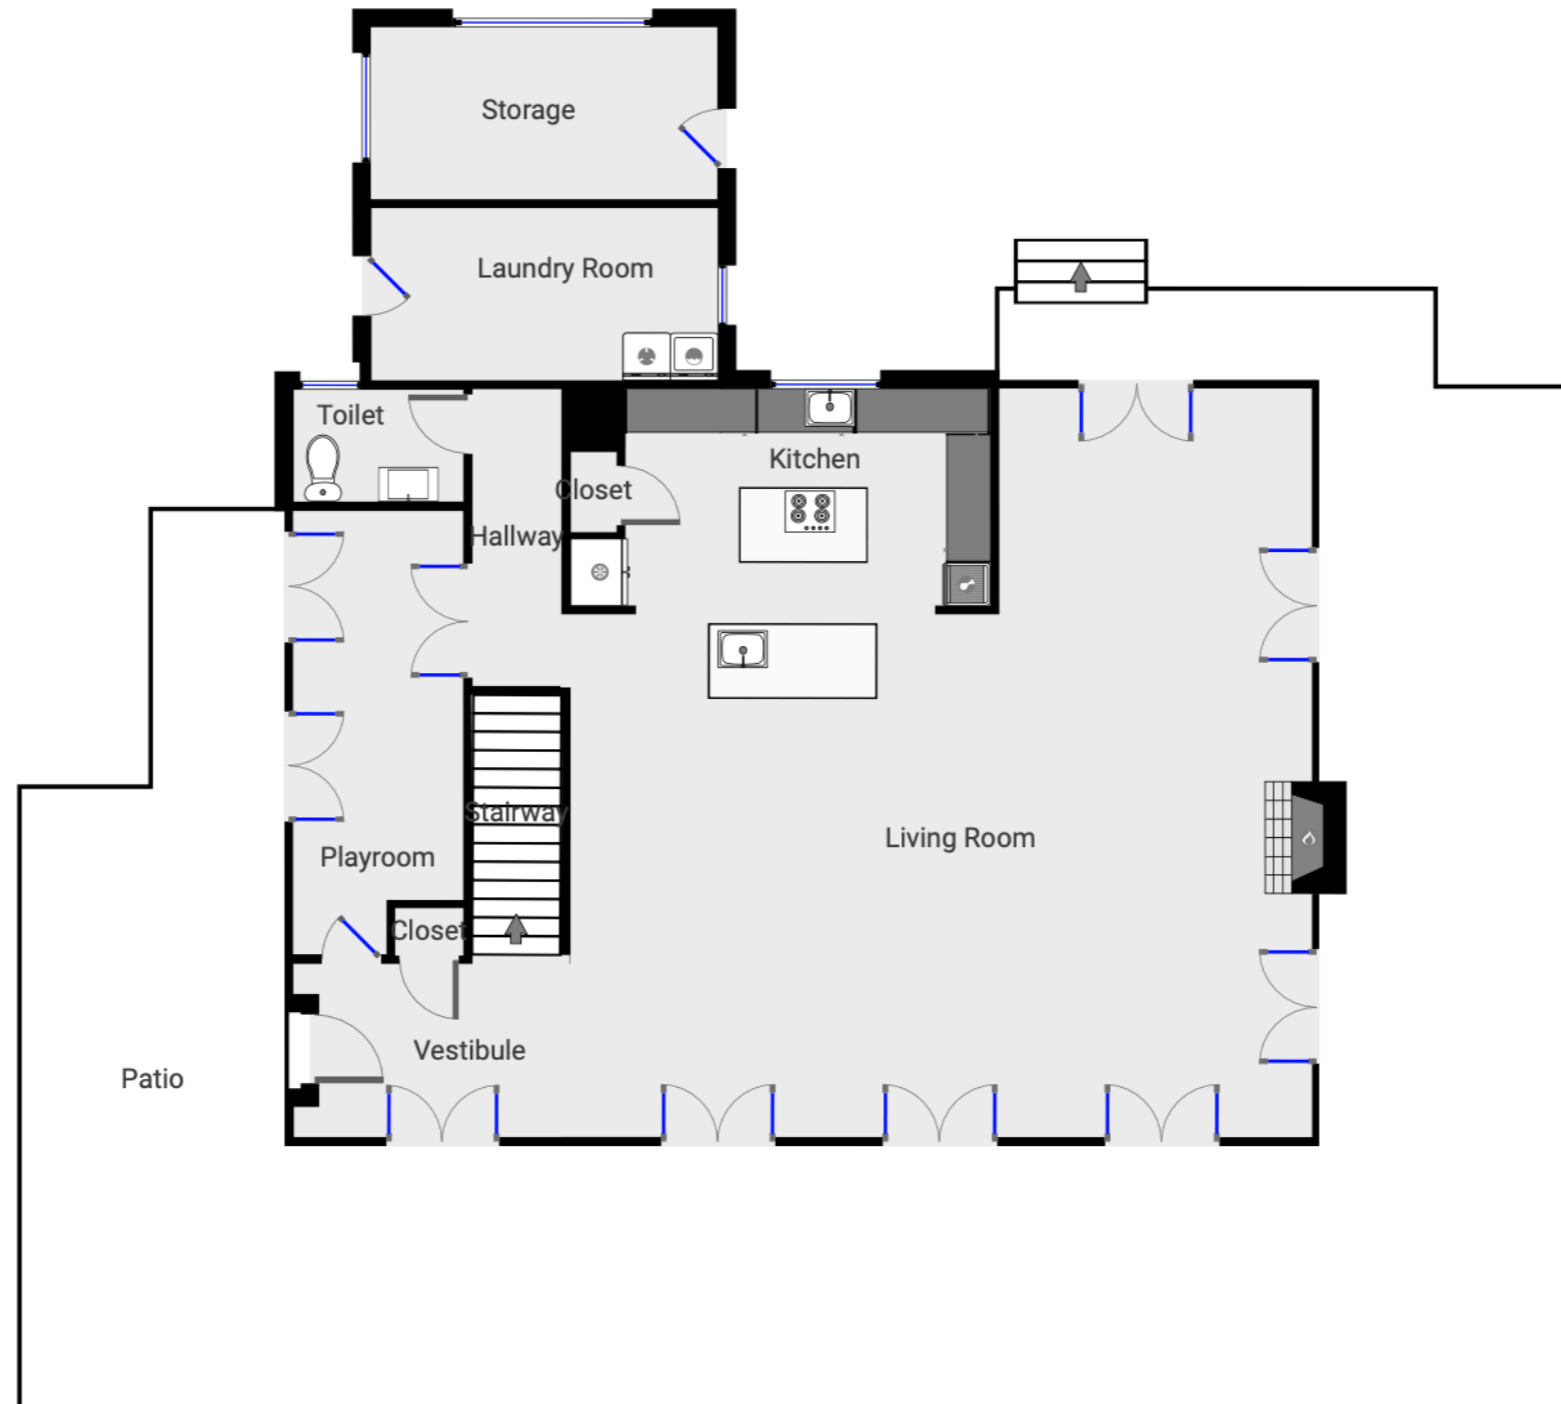

1515 Sobre Vista Rd,
Sonoma, CA 95476

Ground floor

All measurements are approximate.
While deemed reliable, no information on these floor plans
should be relied upon without independent verification.

1515 Sobre Vista Rd,

Sonoma, CA 95476

First Floor

All measurements are approximate.
While deemed reliable, no information on these floor plans
should be relied upon without independent verification.