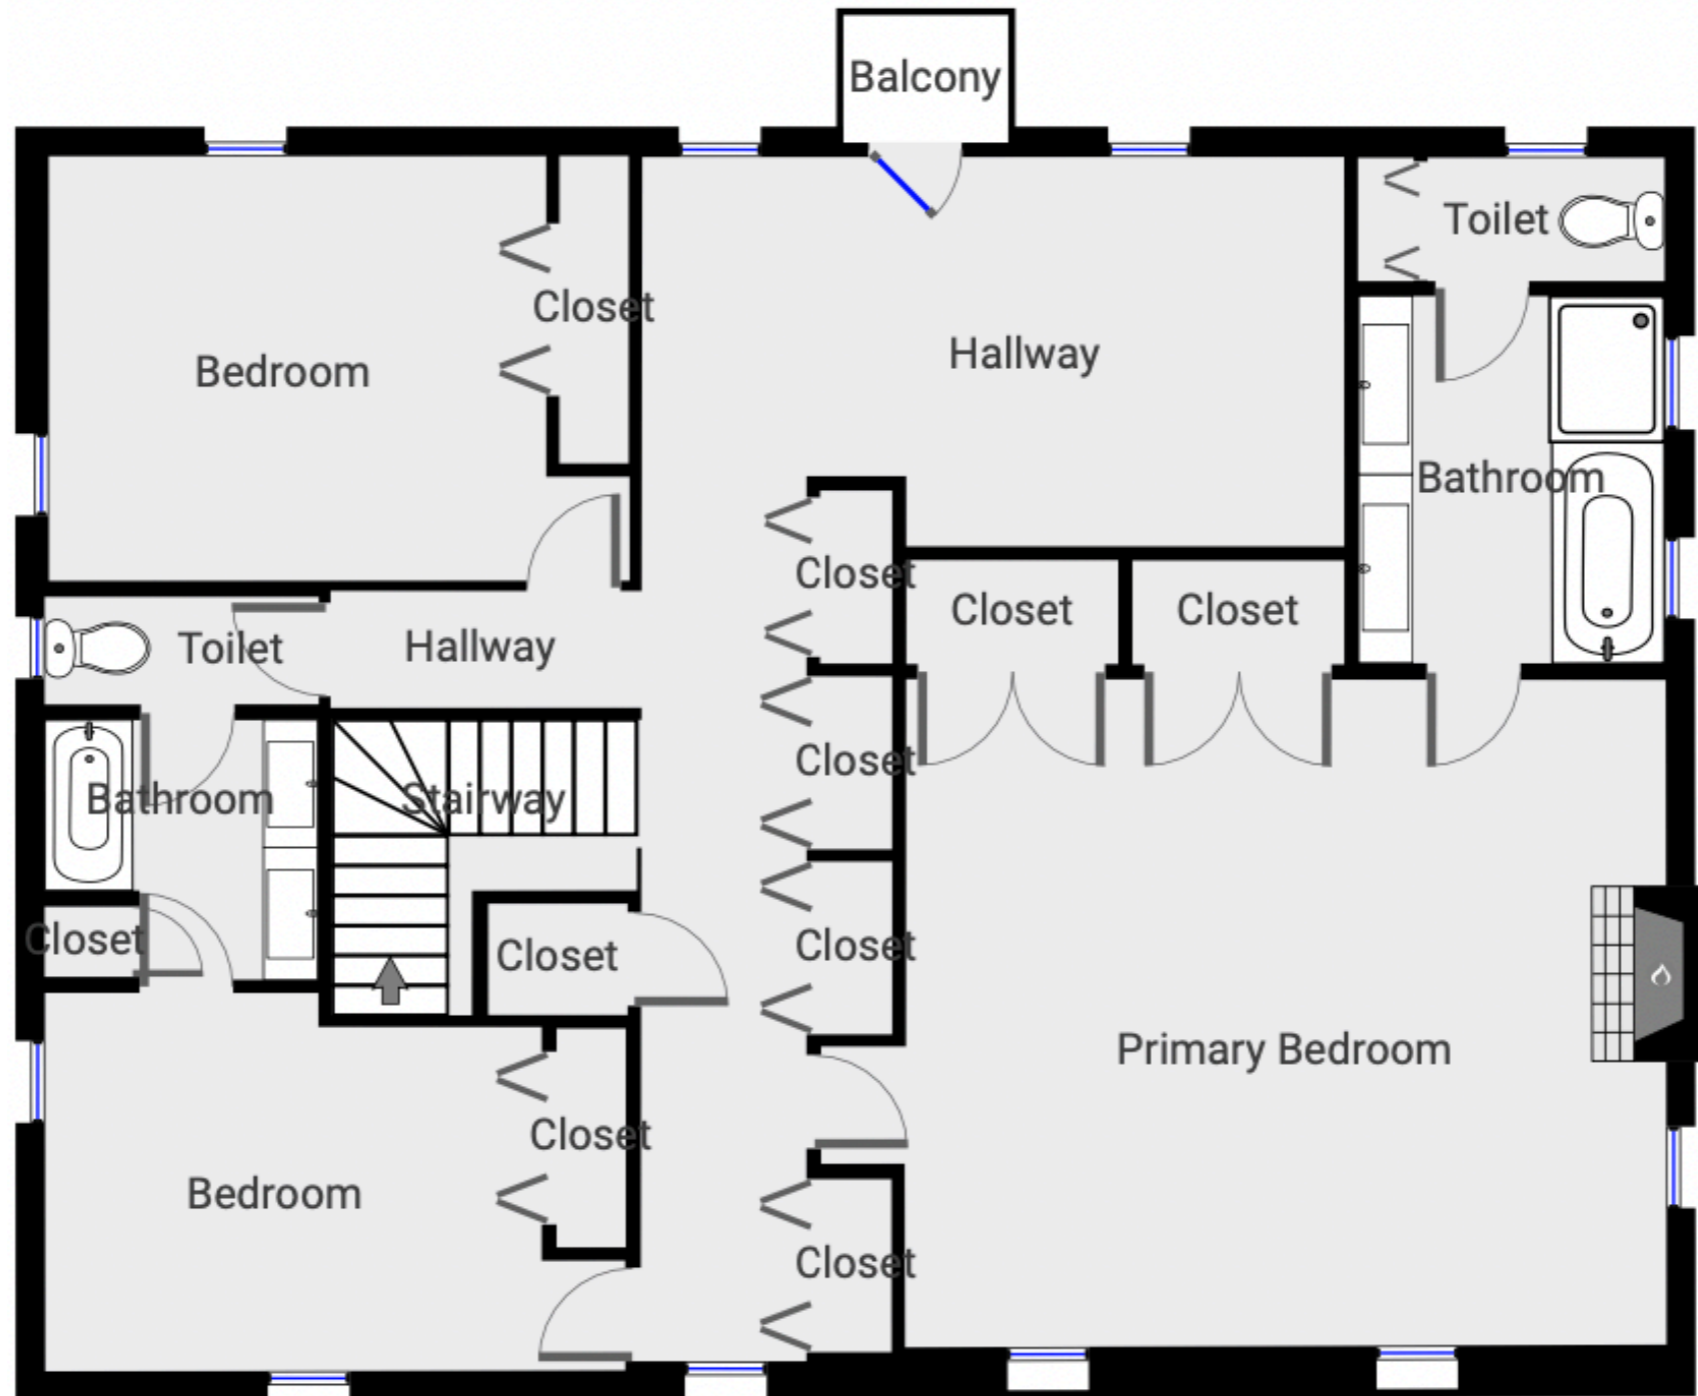

**1515 Sobre Vista Rd,
Sonoma, CA 95476**

Ground floor

All measurements are approximate.
While deemed reliable, no information on these floor plans
should be relied upon without independent verification.

1515 Sobre Vista Rd,

Sonoma, CA 95476

First Floor

All measurements are approximate.
While deemed reliable, no information on these floor plans
should be relied upon without independent verification.