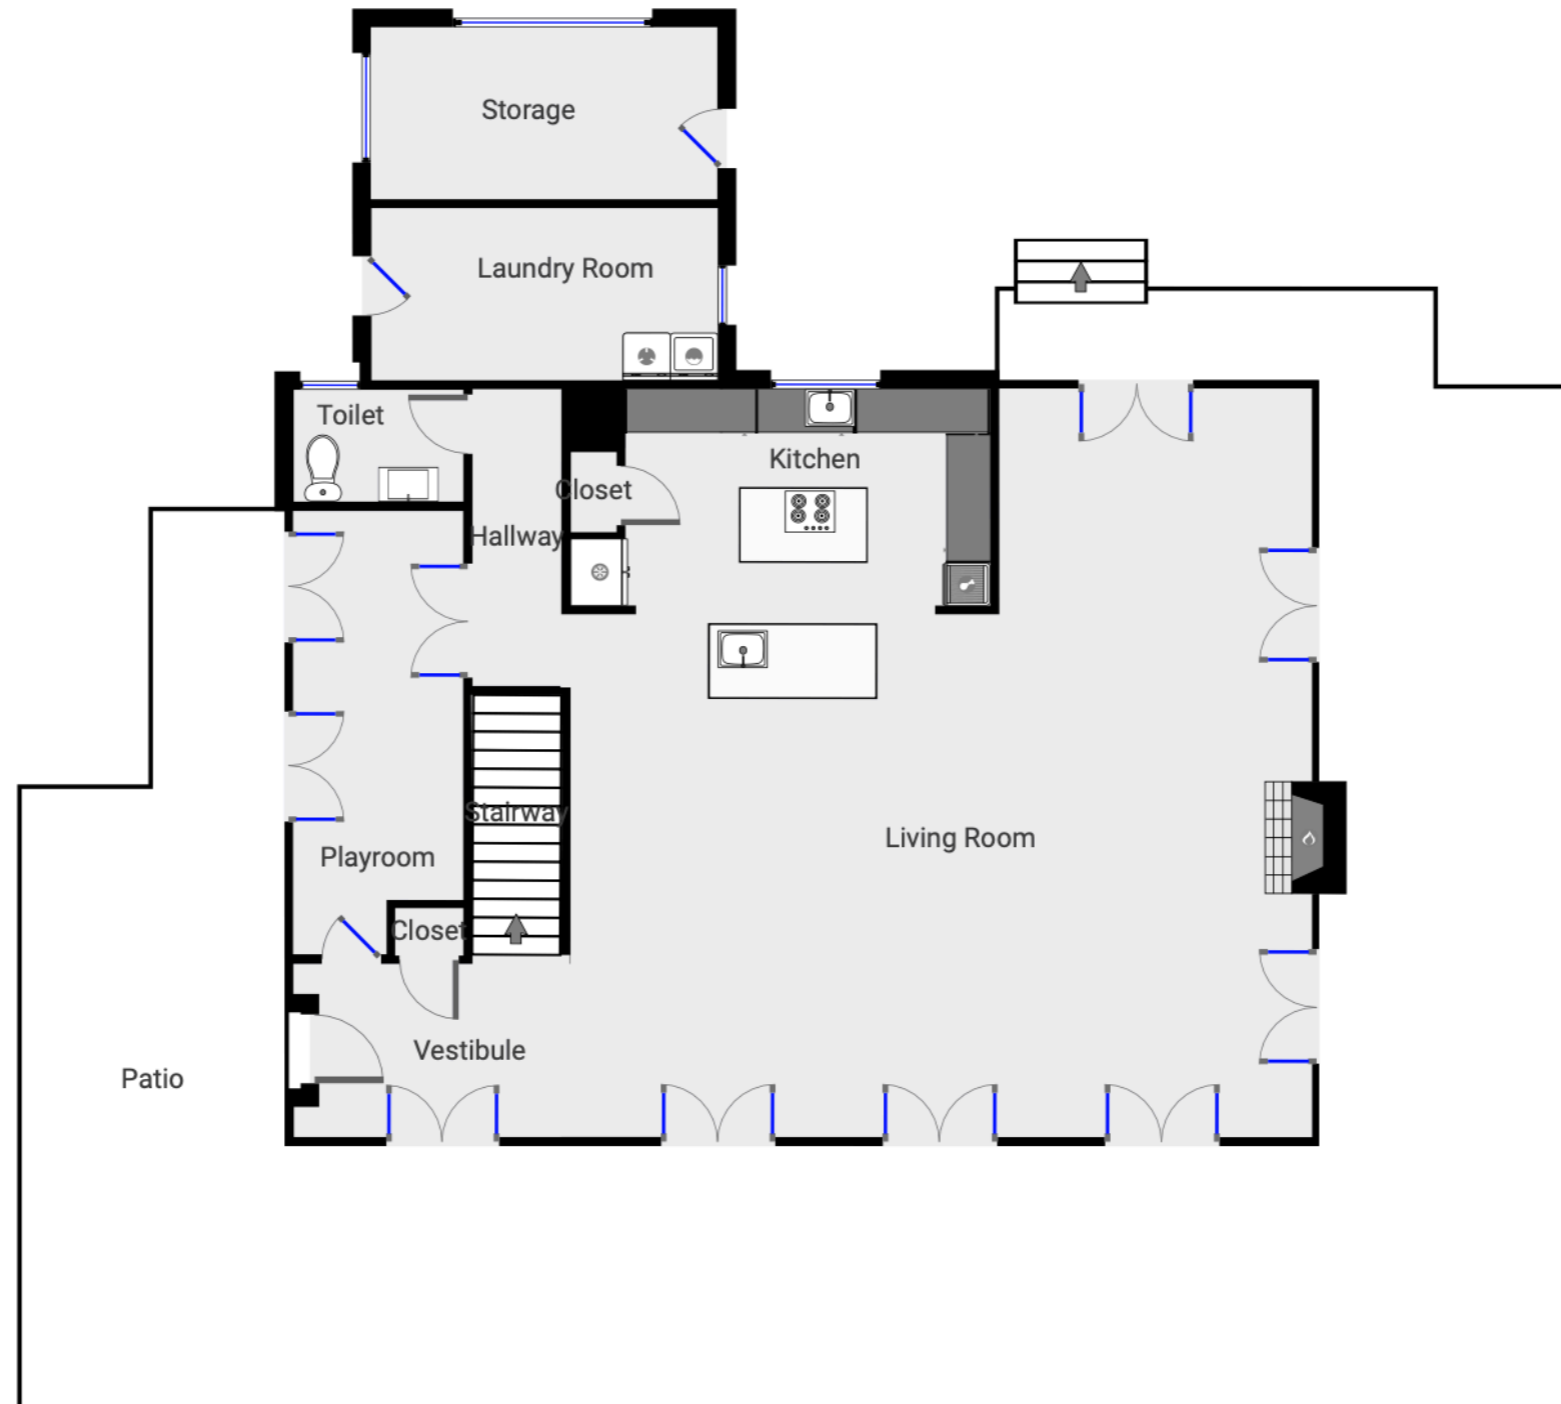

**1515 Sobre Vista Rd,
Sonoma, CA 95476**

Ground floor

All measurements are approximate.
While deemed reliable, no information on these floor plans
should be relied upon without independent verification.

1515 Sobre Vista Rd,

Sonoma, CA 95476

First Floor

All measurements are approximate.
While deemed reliable, no information on these floor plans
should be relied upon without independent verification.