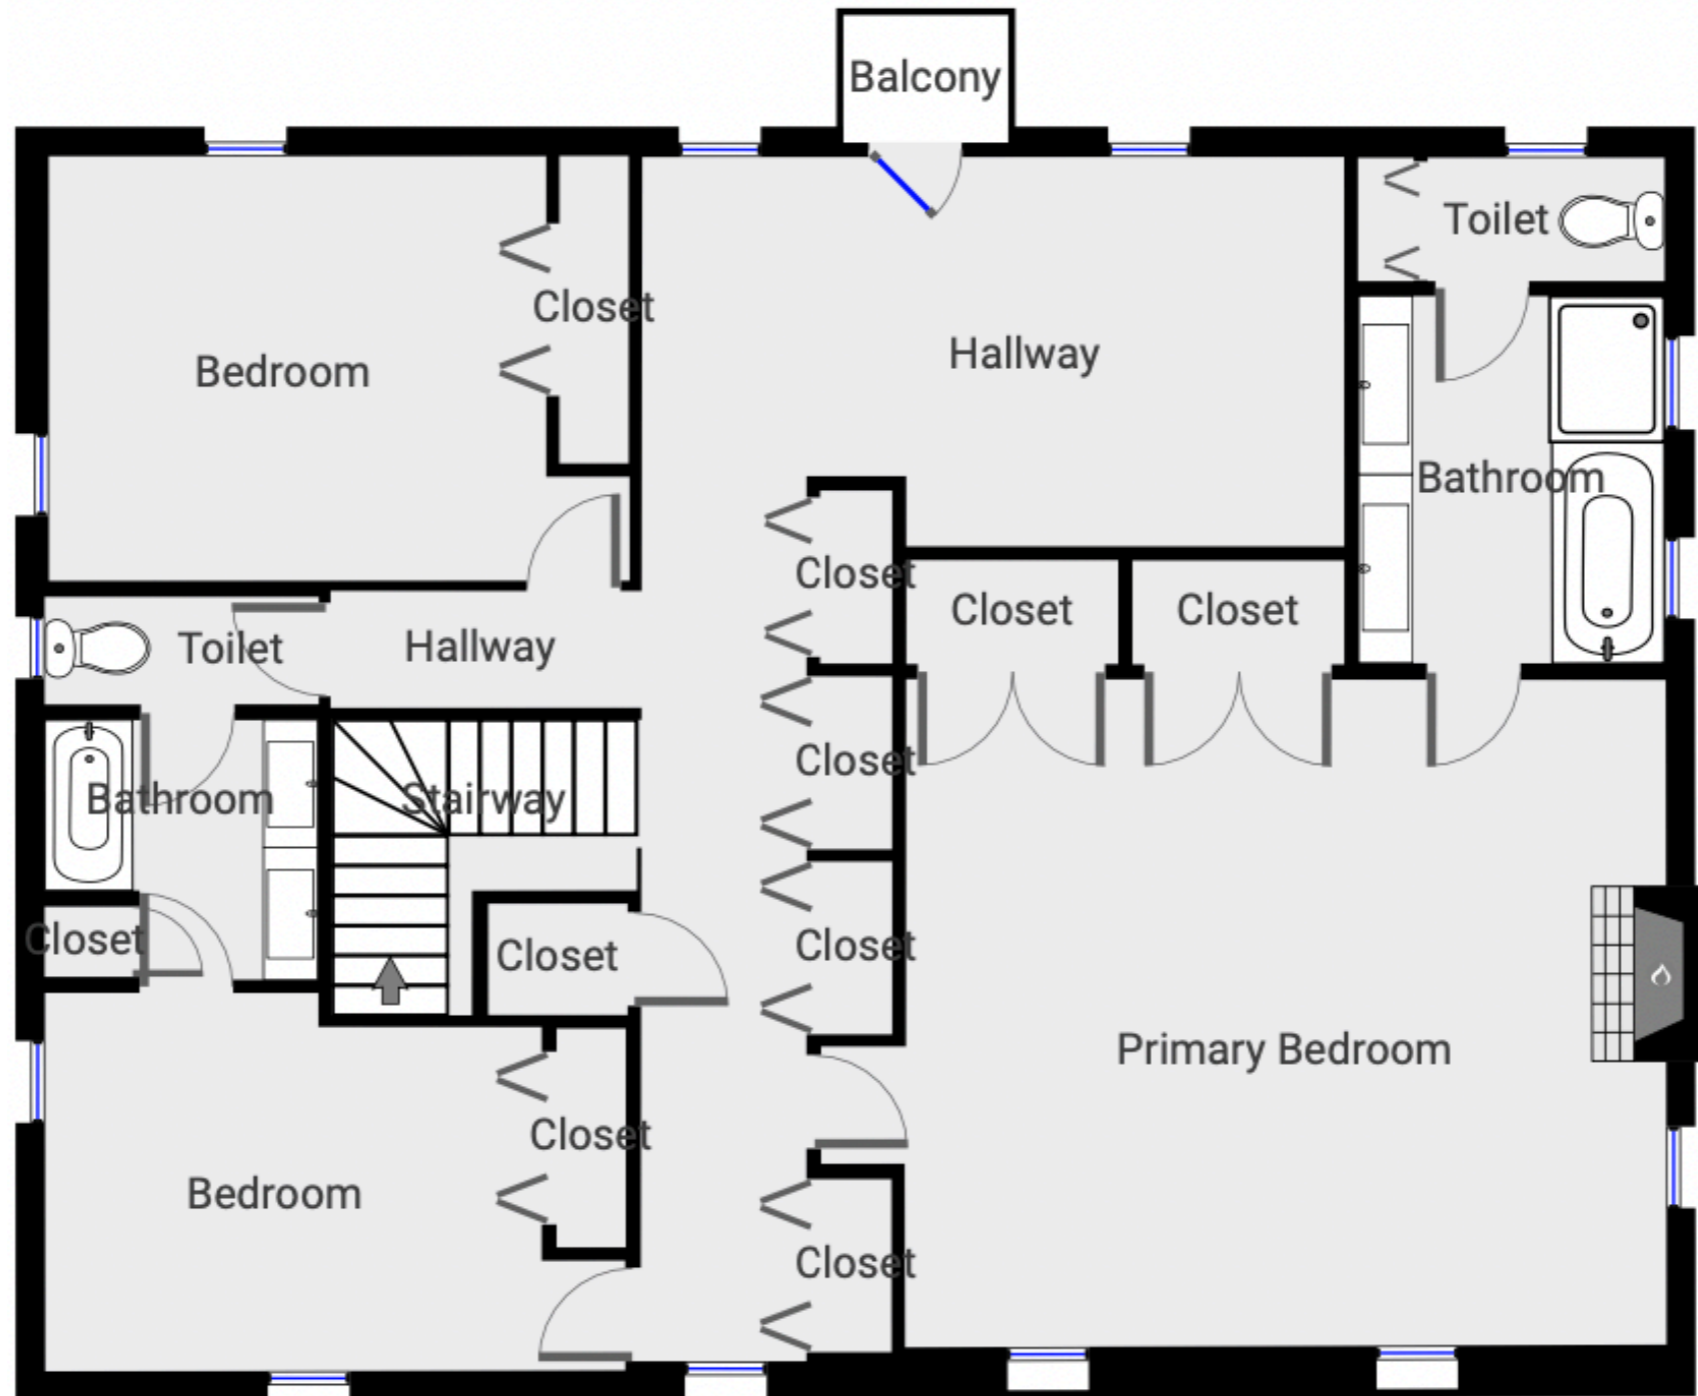

1515 Sobre Vista Rd,
Sonoma, CA 95476

Ground floor

All measurements are approximate.
While deemed reliable, no information on these floor plans
should be relied upon without independent verification.

1515 Sobre Vista Rd,

Sonoma, CA 95476

First Floor

All measurements are approximate.
While deemed reliable, no information on these floor plans
should be relied upon without independent verification.