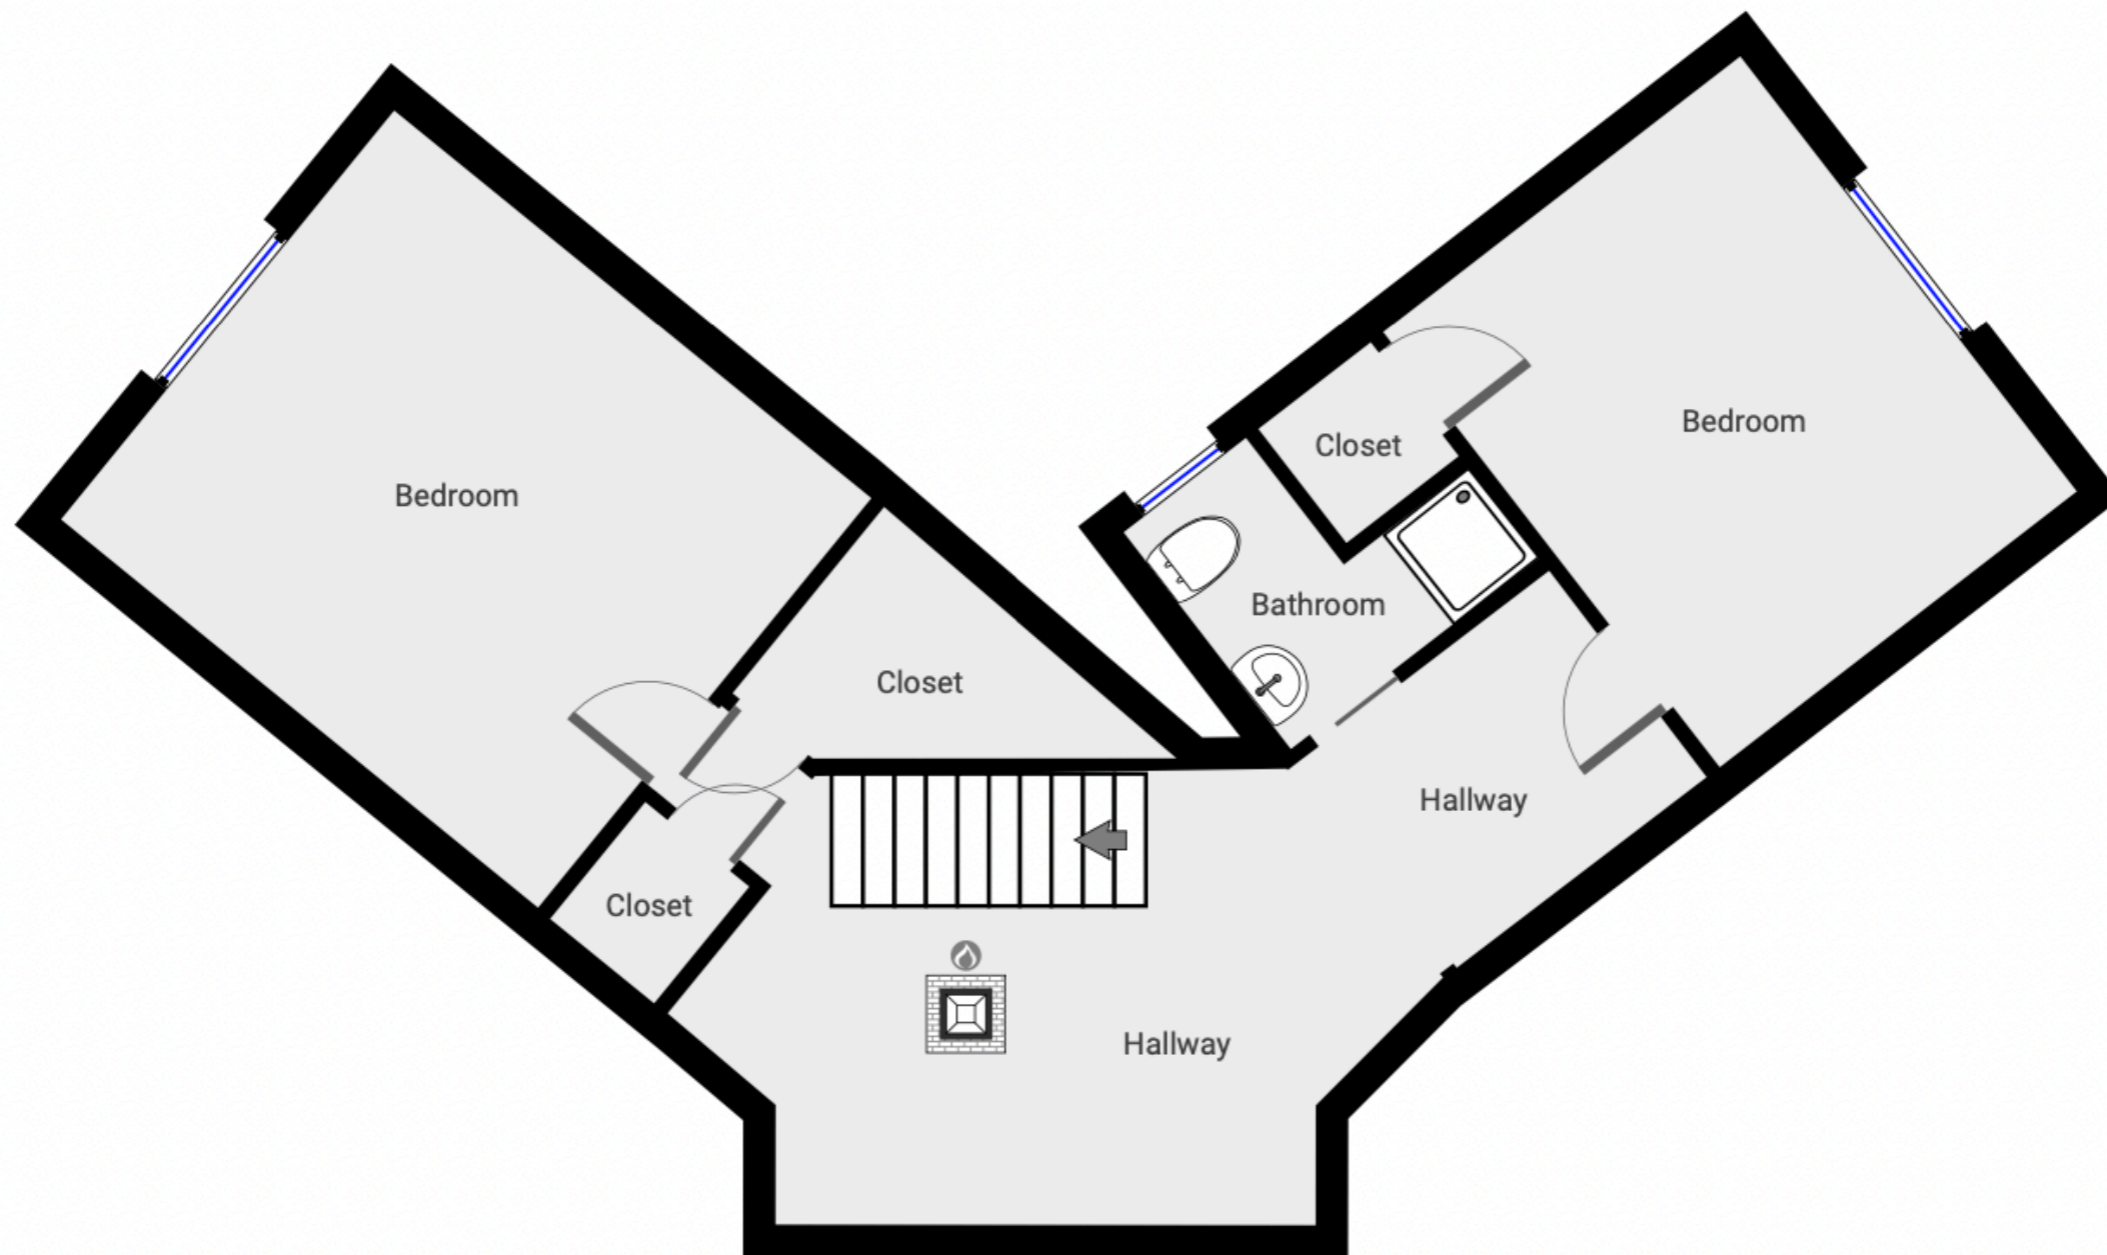

3026 Warm Springs Rd

Glen Ellen , CA 95442

COMPASS

Floor Plan | Visuals
www.elliottburdin.com
707.309.1718

All measurements are approximate.
While deemed reliable, no information on these floor plans
should be relied upon without independent verification.

Presented By:
Maurice Tegelaar & Matt Sevenau
Email: team@livingwinecountry.com