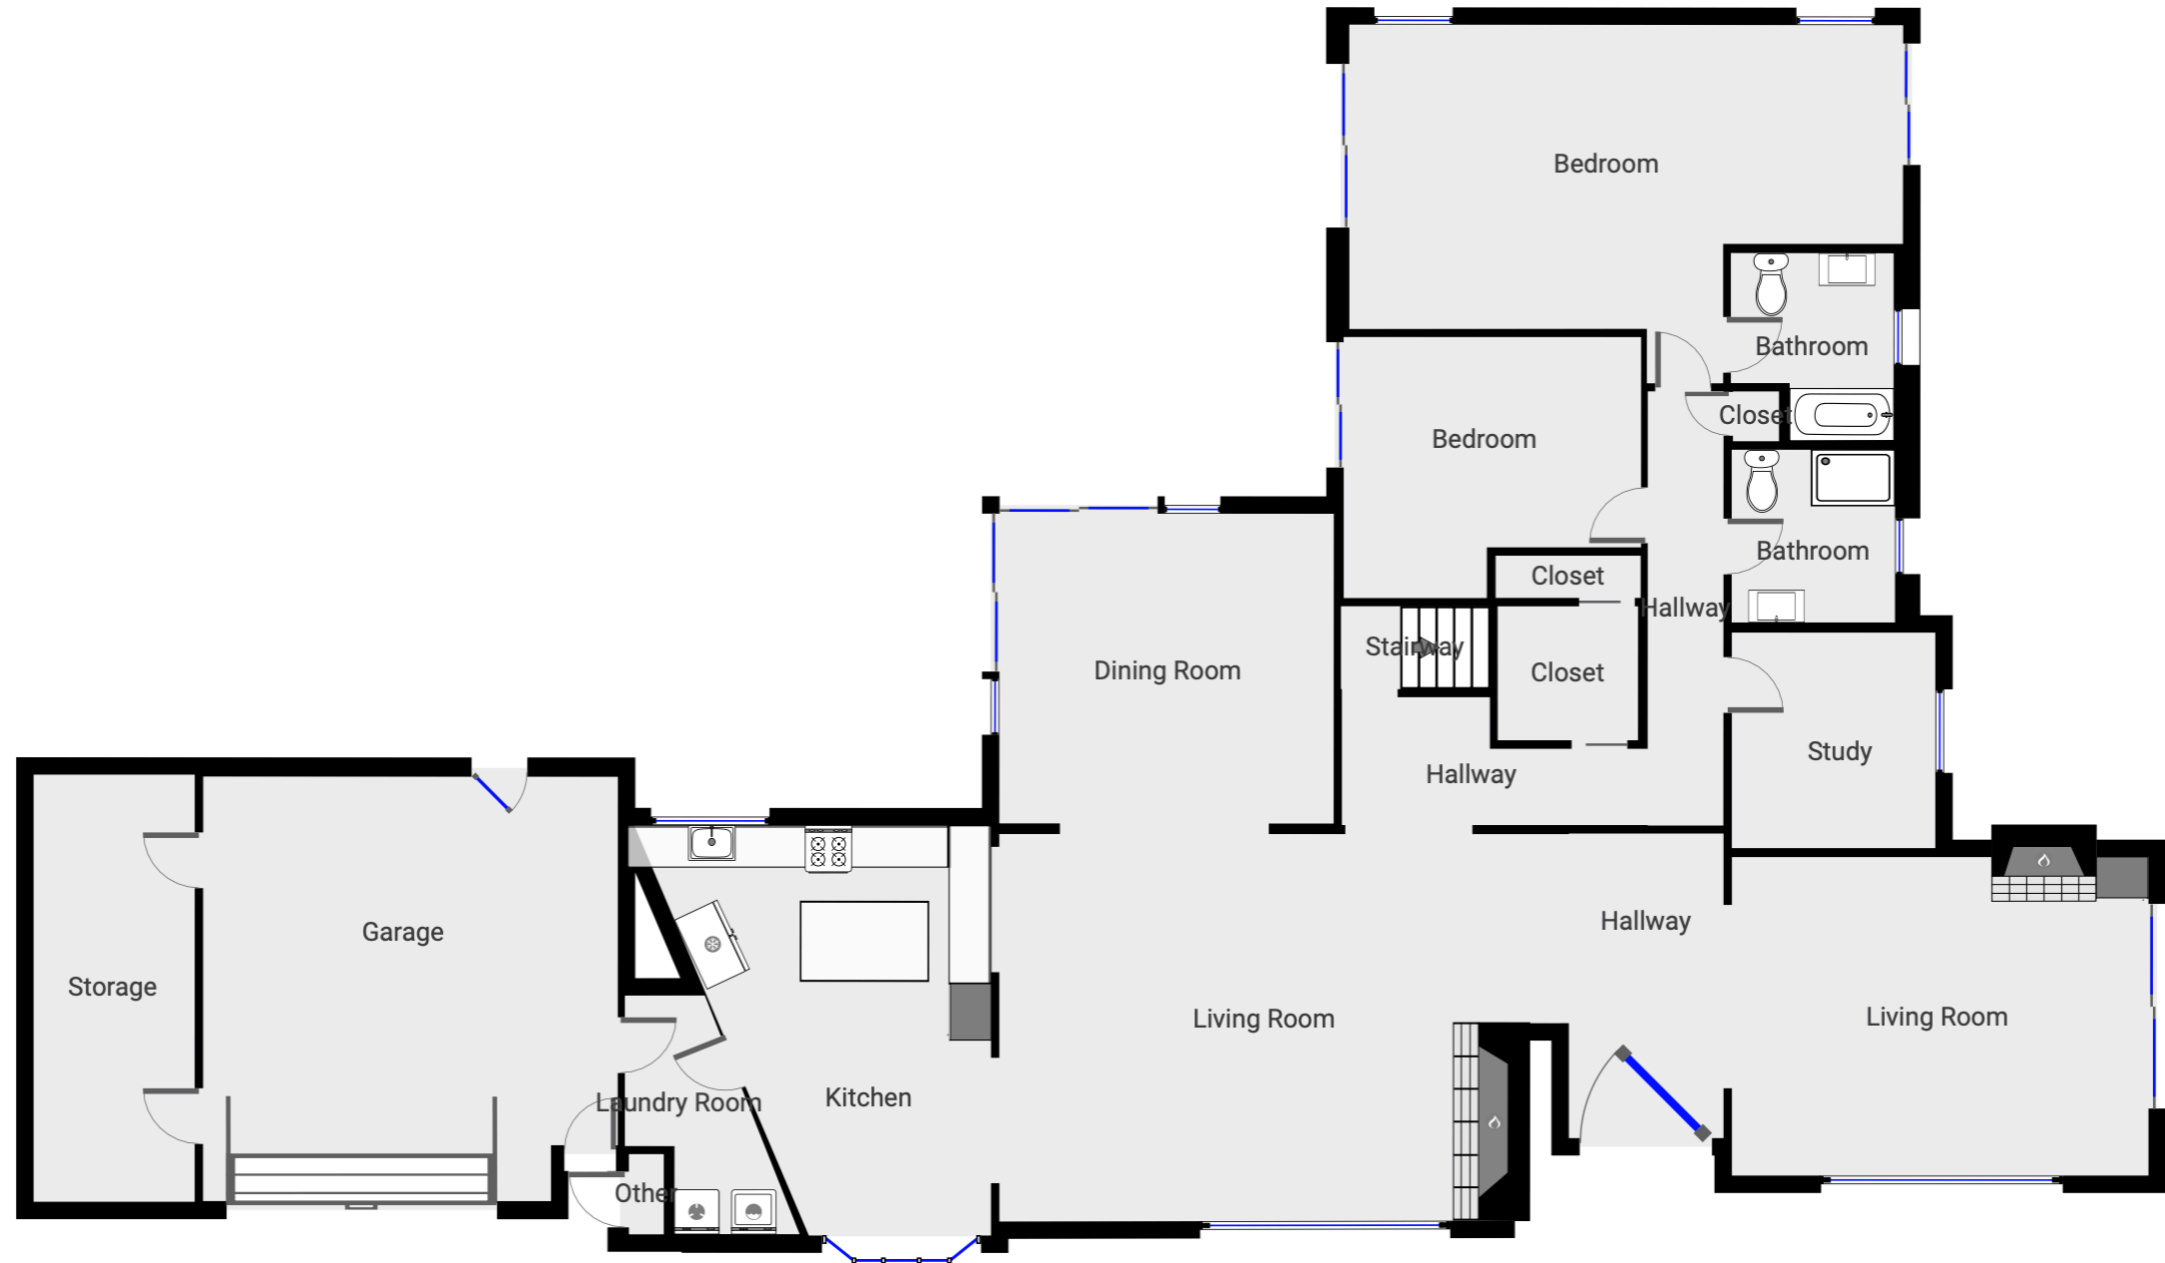

1601 Sobre Vista

Sonoma, CA 95476

All measurements are approximate.
While deemed reliable, no information on these floor plans
should be relied upon without independent verification.

1601 Sobre Vista

Sonoma, CA 95476

All measurements are approximate.
While deemed reliable, no information on these floor plans
should be relied upon without independent verification.