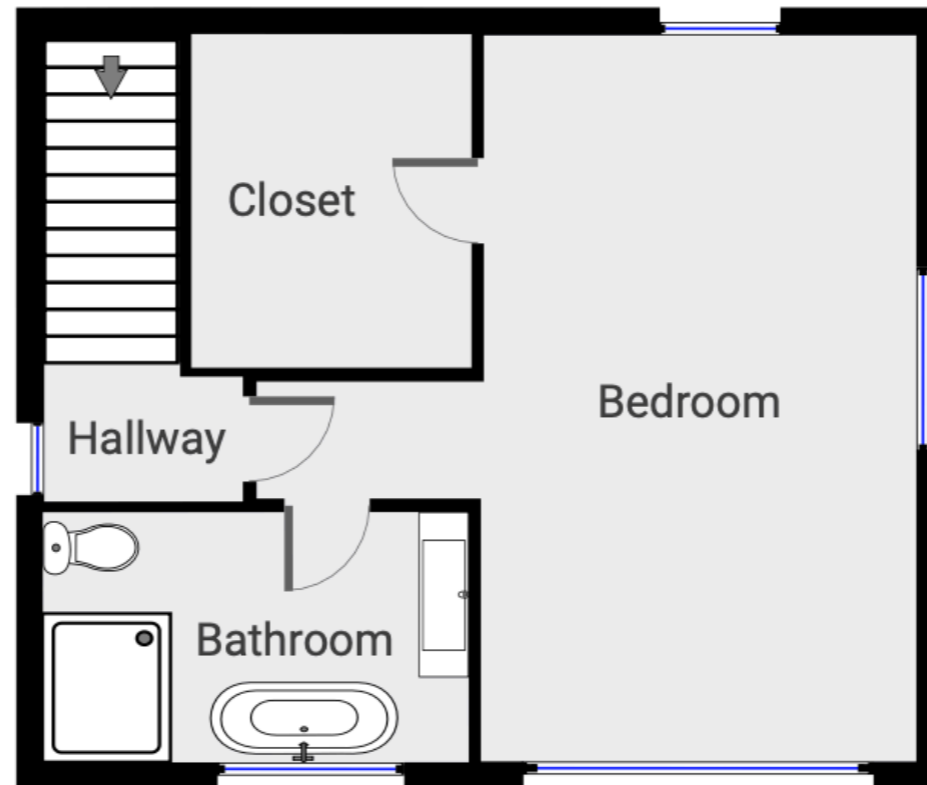

1601 Sobre Vista

Sonoma, CA 95476

All measurements are approximate.
While deemed reliable, no information on these floor plans
should be relied upon without independent verification.

1601 Sobre Vista

Sonoma, CA 95476

All measurements are approximate.
While deemed reliable, no information on these floor plans
should be relied upon without independent verification.