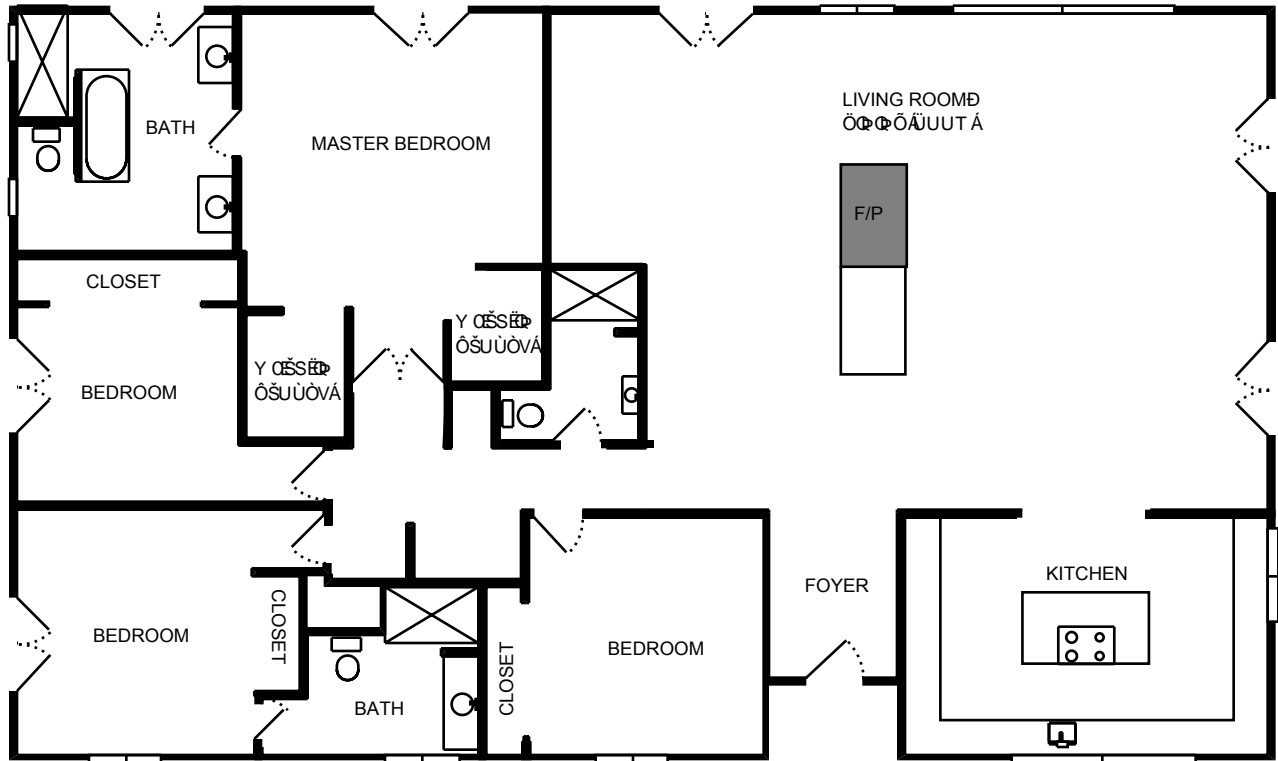

Property Address:  
1331 Dawn Hill  
Glen Ellen, CA 95442

---

---

Property Address:  
1331 Dawn Hill  
Glen Ellen, CA 95442

---

---

Property Address:  
1331 Dawn Hill  
Glen Ellen, CA 95442

---