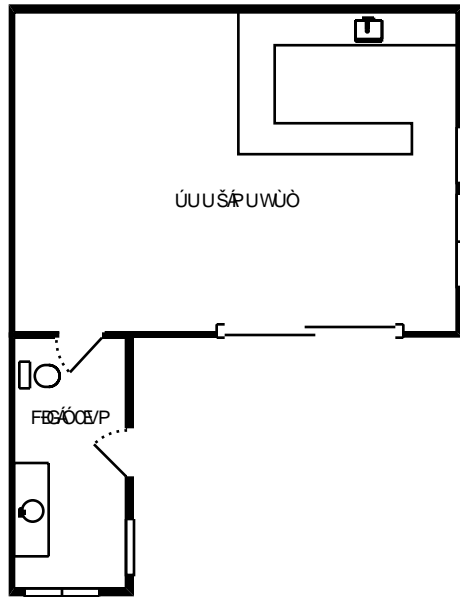

Property Address:  
1331 Dawn Hill  
Glen Ellen, CA 95442

---

---

Property Address:  
1331 Dawn Hill  
Glen Ellen, CA 95442

---

---

Property Address:  
1331 Dawn Hill  
Glen Ellen, CA 95442

---