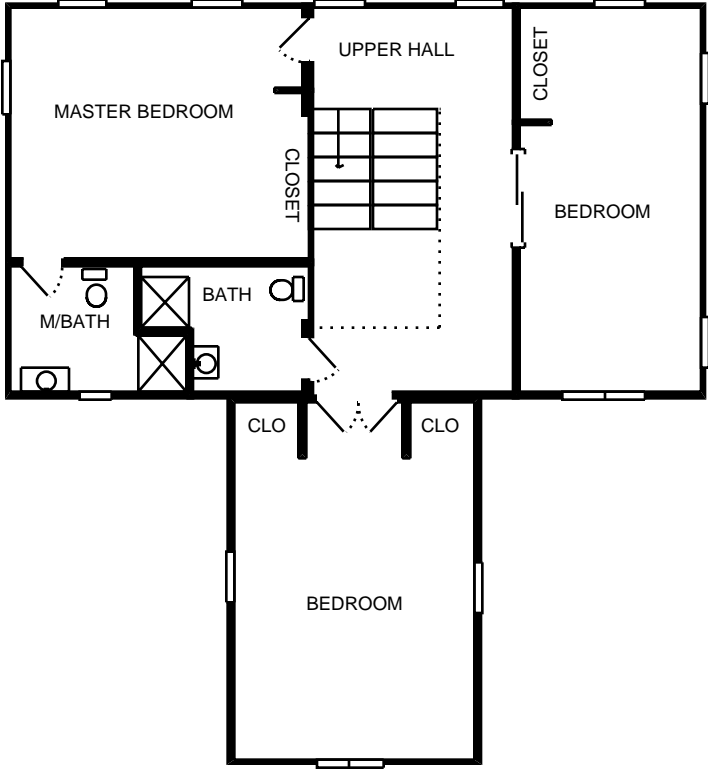

Property Address:
7490 Bennett Valley Rd
Santa Rosa, CA 95404

Property Address:
7490 Bennett Valley Rd
Santa Rosa, CA 95404

*Property Address:
7490 Bennett Valley Rd
Santa Rosa, CA 95404*

Property Address:
7490 Bennett Valley Rd
Santa Rosa, CA 95404

Property Address:
7490 Bennett Valley Rd
Santa Rosa, CA 95404

BOAT HOUSE