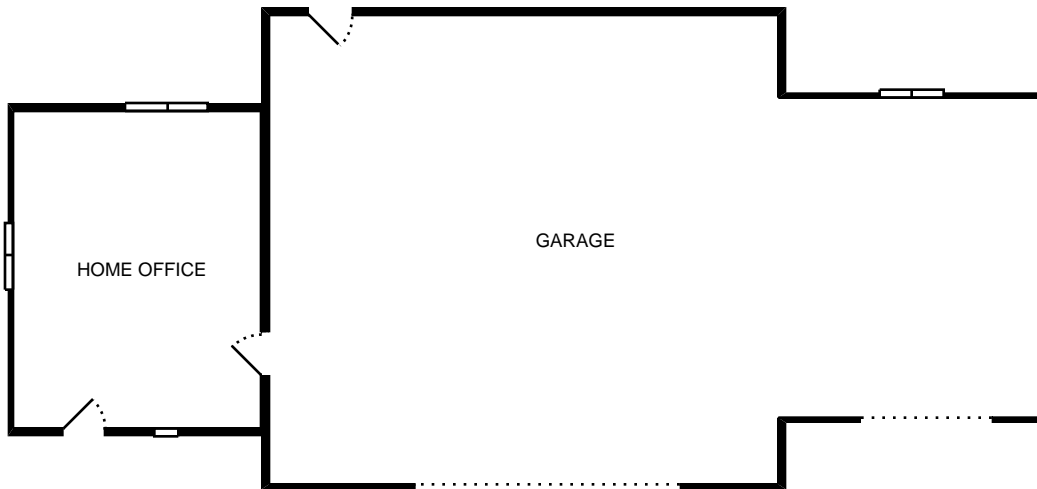

Property Address:
7490 Bennett Valley Rd
Santa Rosa, CA 95404

Property Address:
7490 Bennett Valley Rd
Santa Rosa, CA 95404

*Property Address:
7490 Bennett Valley Rd
Santa Rosa, CA 95404*

Property Address:
7490 Bennett Valley Rd
Santa Rosa, CA 95404

Property Address:
7490 Bennett Valley Rd
Santa Rosa, CA 95404

BOAT HOUSE