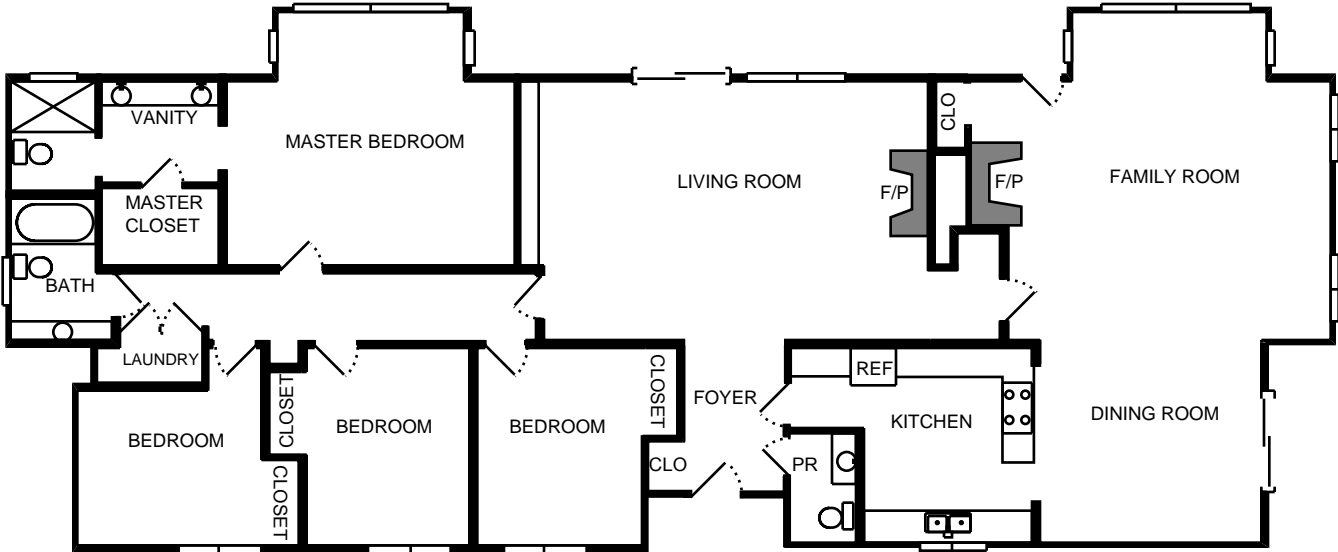

Property Address:
1080 Bart Rd
Sonoma, CA 95476

Measure #14594044

*Property Address:
1080 Bart Rd
Sonoma, CA 95476*

Measure #14594044