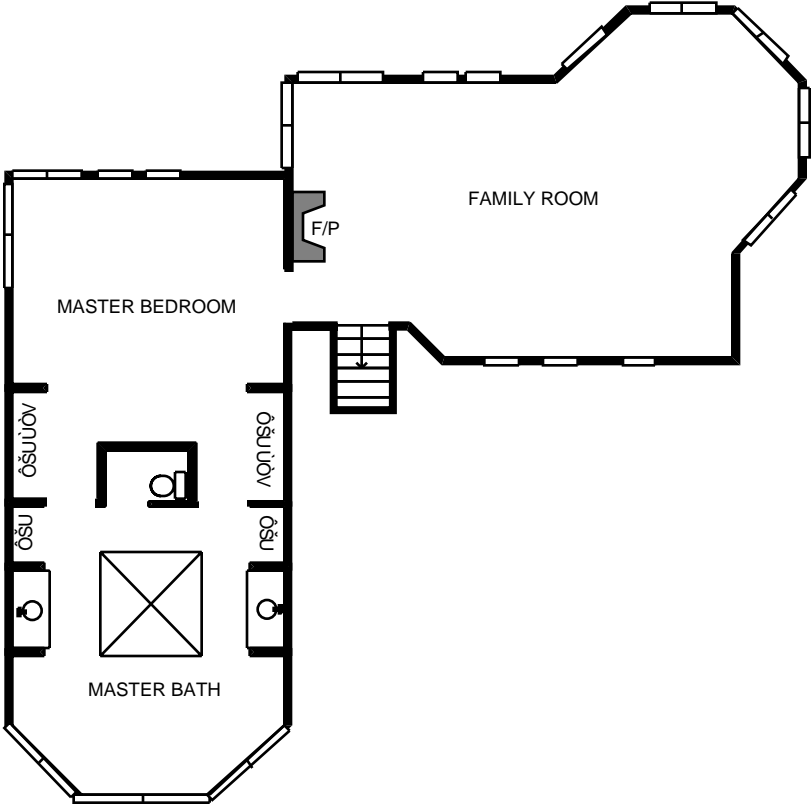

Property Address:
19501 Brookline
Sonoma, CA 95476

Property Address:
19501 Brooklime
Sonoma, CA 95476

Property Address:
19501 Brookline
Sonoma, CA 95476

Property Address:
19501 Brooklime
Sonoma, CA 95476