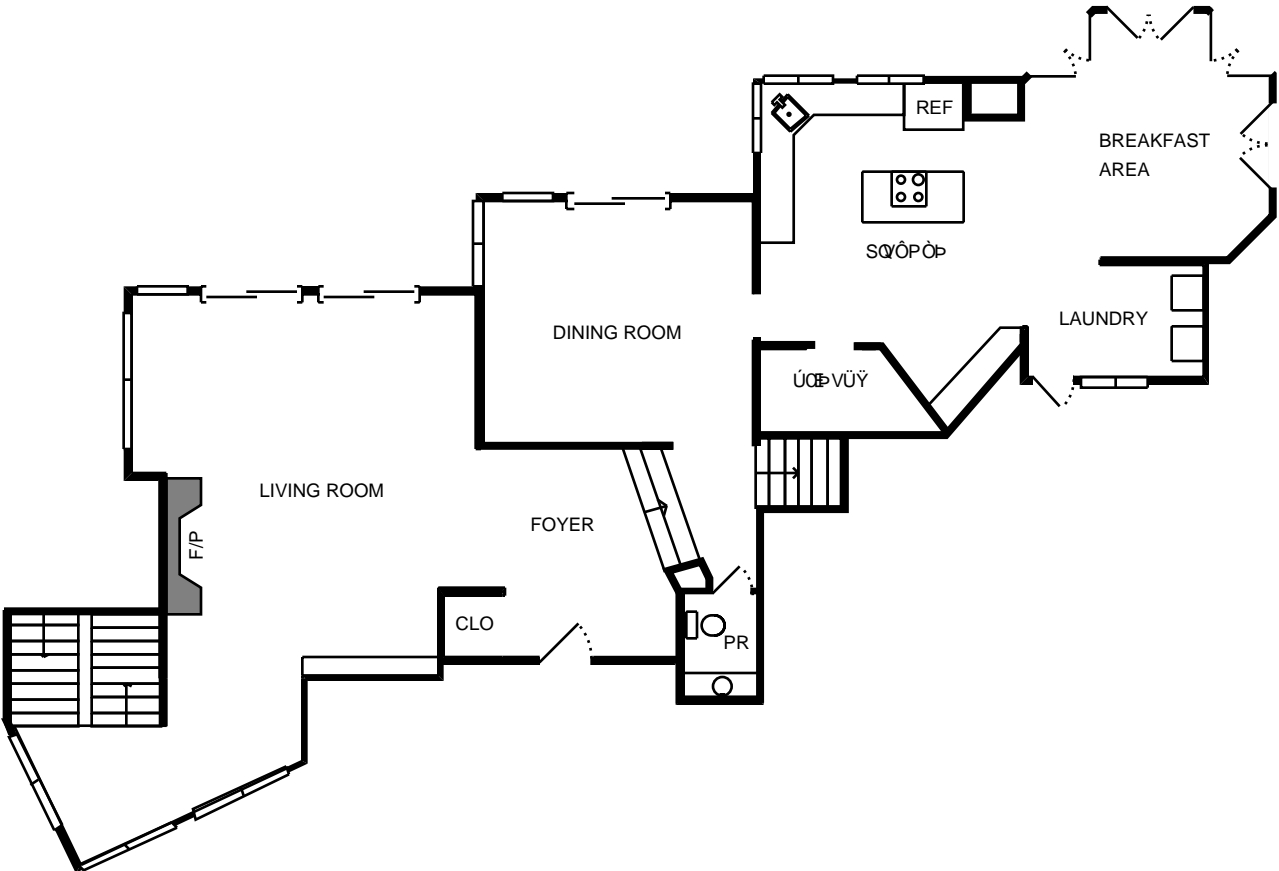

Property Address:
19501 Brookline
Sonoma, CA 95476

Property Address:
19501 Brooklime
Sonoma, CA 95476

Property Address:
19501 Brookline
Sonoma, CA 95476

Property Address:
19501 Brooklime
Sonoma, CA 95476