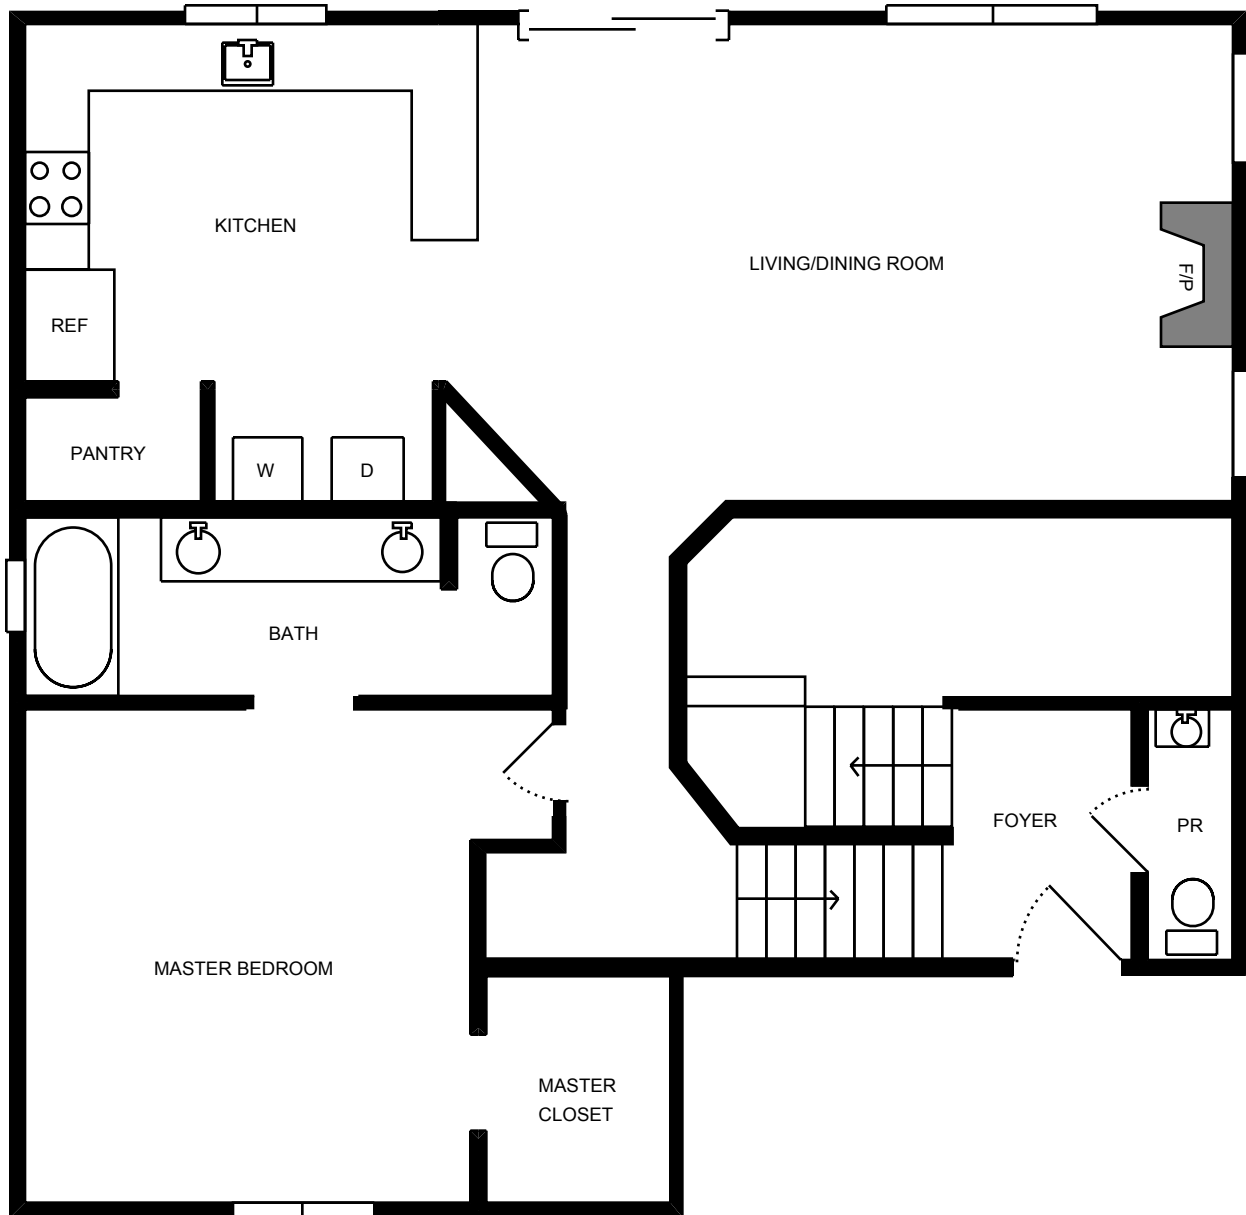

Property Address:
1217 Nash St
Sonoma, CA 95476

Property Address:
1217 Nash St
Sonoma, CA 95476