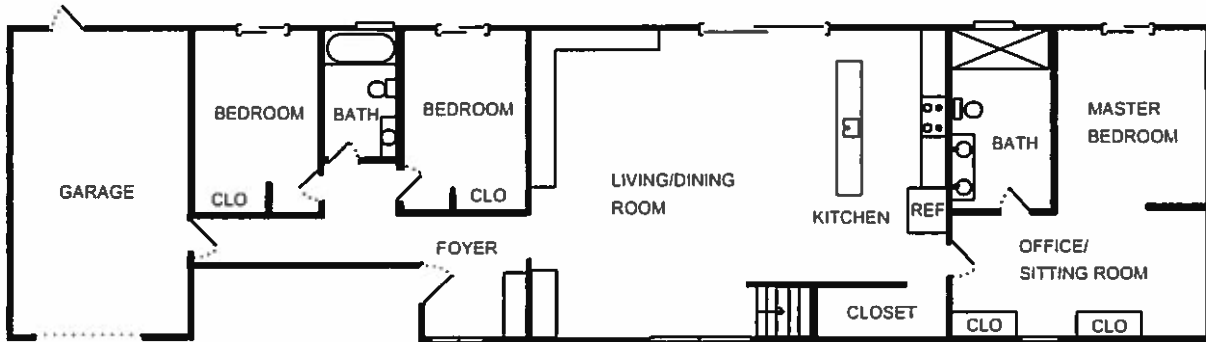

Property Address:  
901 Robertson Rd  
Glen Ellen, CA 95442

Measure #13491277

Property Address:  
901 Robertson Rd  
Glen Ellen, CA 95442

Measure #13491277

---