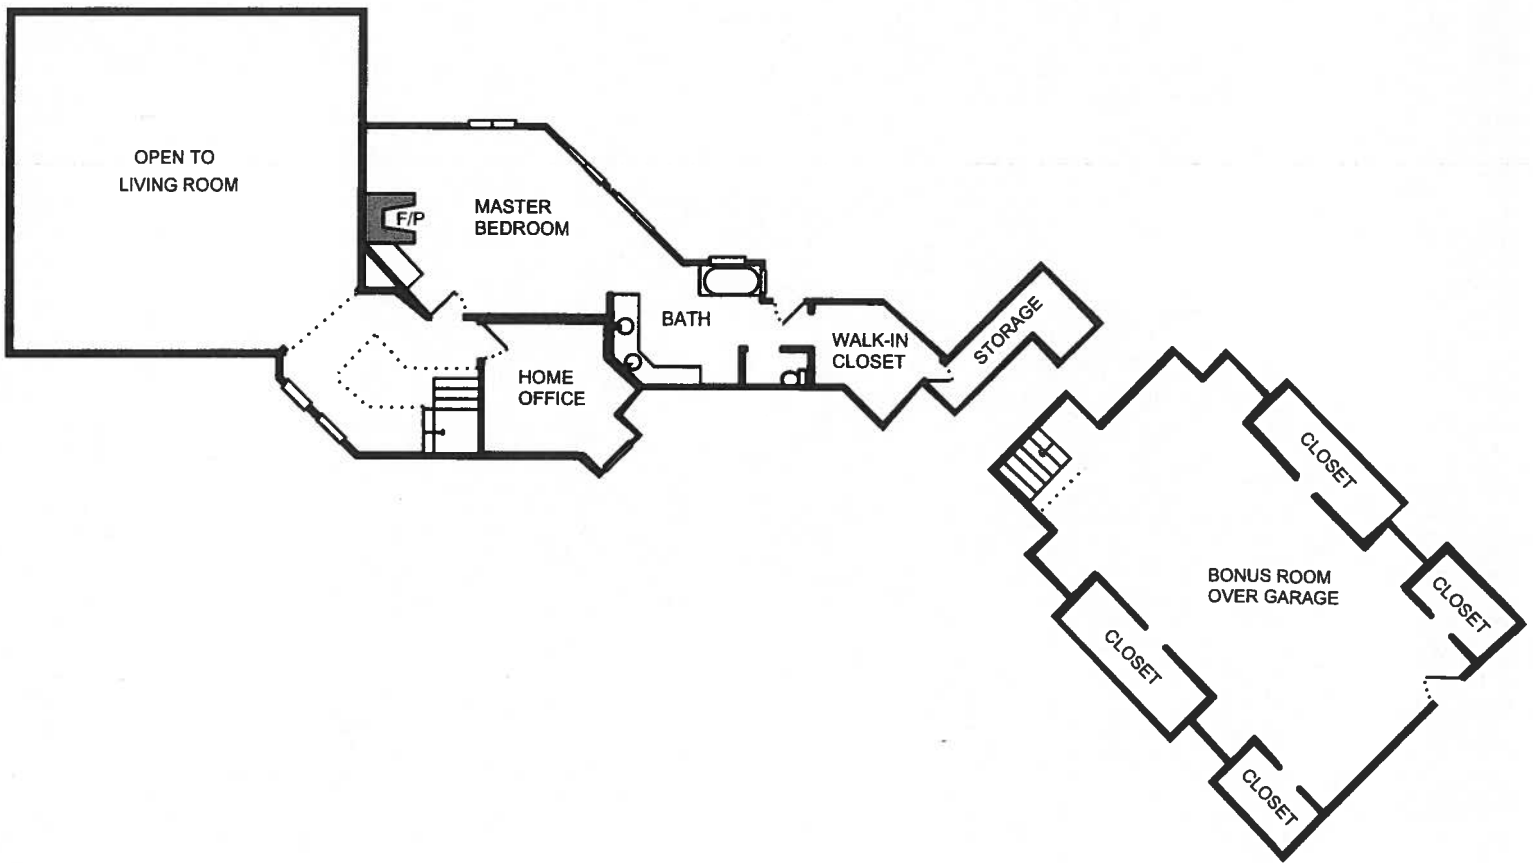

Measure #12287245

Property Address:  
8987 Sonoma Hwy  
Kenwood, CA 95452

Measure #12287245

Property Address:  
8987 Sonoma Hwy  
Kenwood, CA 95452

Measure #12287245

Property Address:  
8987 Sonoma Hwy  
Kenwood, CA 95452

---

This floor plan is for illustrative purposes only and is not intended to represent the dimensions or square footage of the subject property. Buyer is to satisfy themselves of the exact measurements and layout of the property.