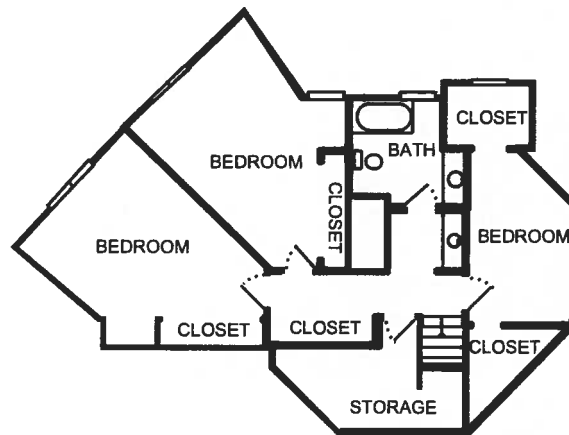

Measure #12287245

Property Address:  
8987 Sonoma Hwy  
Kenwood, CA 95452

Measure #12287245

Property Address:  
8987 Sonoma Hwy  
Kenwood, CA 95452

Measure #12287245

Property Address:  
8987 Sonoma Hwy  
Kenwood, CA 95452

---

This floor plan is for illustrative purposes only and is not intended to represent the dimensions or square footage of the subject property. Buyer is to satisfy themselves of the exact measurements and layout of the property.