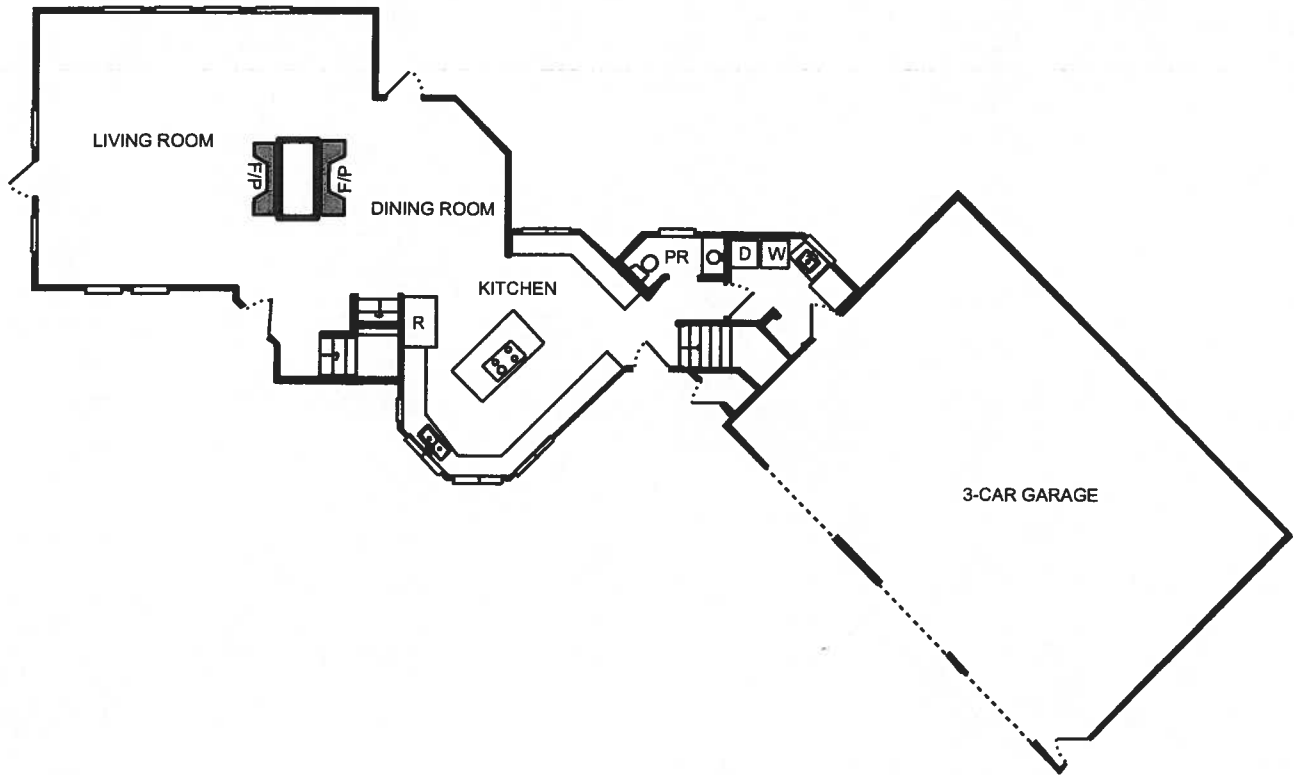

Measure #12287245

Property Address:  
8987 Sonoma Hwy  
Kenwood, CA 95452

Measure #12287245

Property Address:  
8987 Sonoma Hwy  
Kenwood, CA 95452

Measure #12287245

Property Address:  
8987 Sonoma Hwy  
Kenwood, CA 95452

---

This floor plan is for illustrative purposes only and is not intended to represent the dimensions or square footage of the subject property. Buyer is to satisfy themselves of the exact measurements and layout of the property.