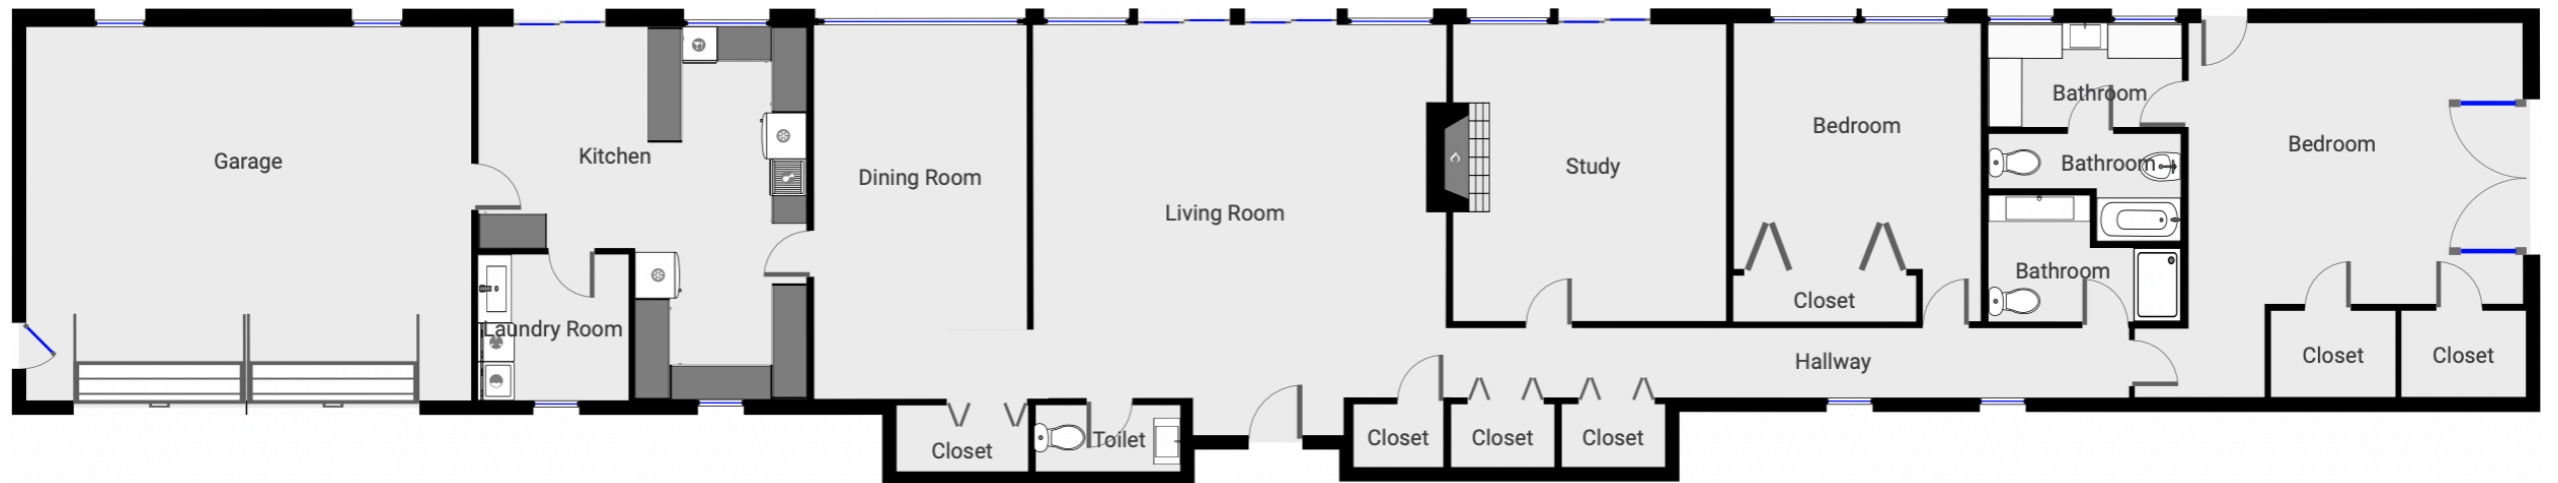

18492 White Oak

Sonoma, CA 95476

All measurements are approximate.
While deemed reliable, no information on these floor plans
should be relied upon without independent verification.