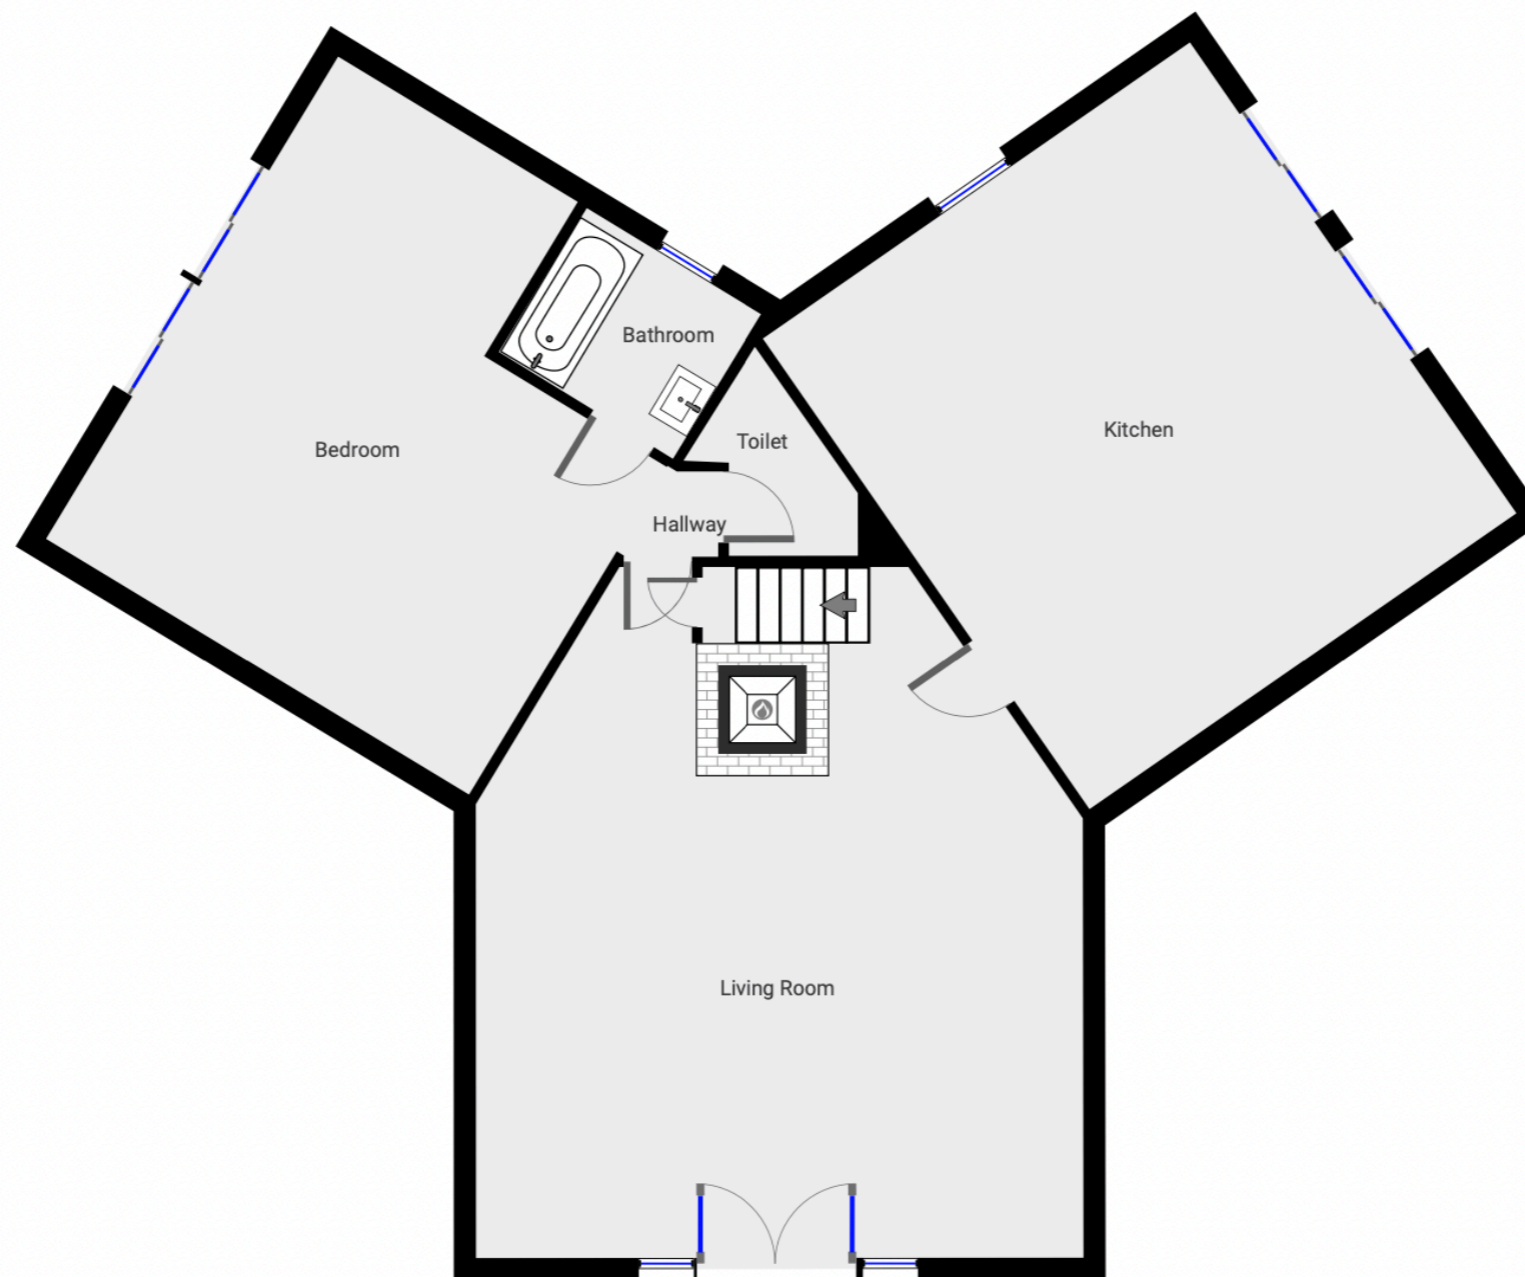

3026 Warm Springs Rd

Glen Ellen , CA 95442

COMPASS

3026 Warm Springs Rd

Glen Ellen , CA 95442

COMPASS

Floor Plan | Visuals
www.elliottburdin.com
707.309.1718

All measurements are approximate.
While deemed reliable, no information on these floor plans
should be relied upon without independent verification.