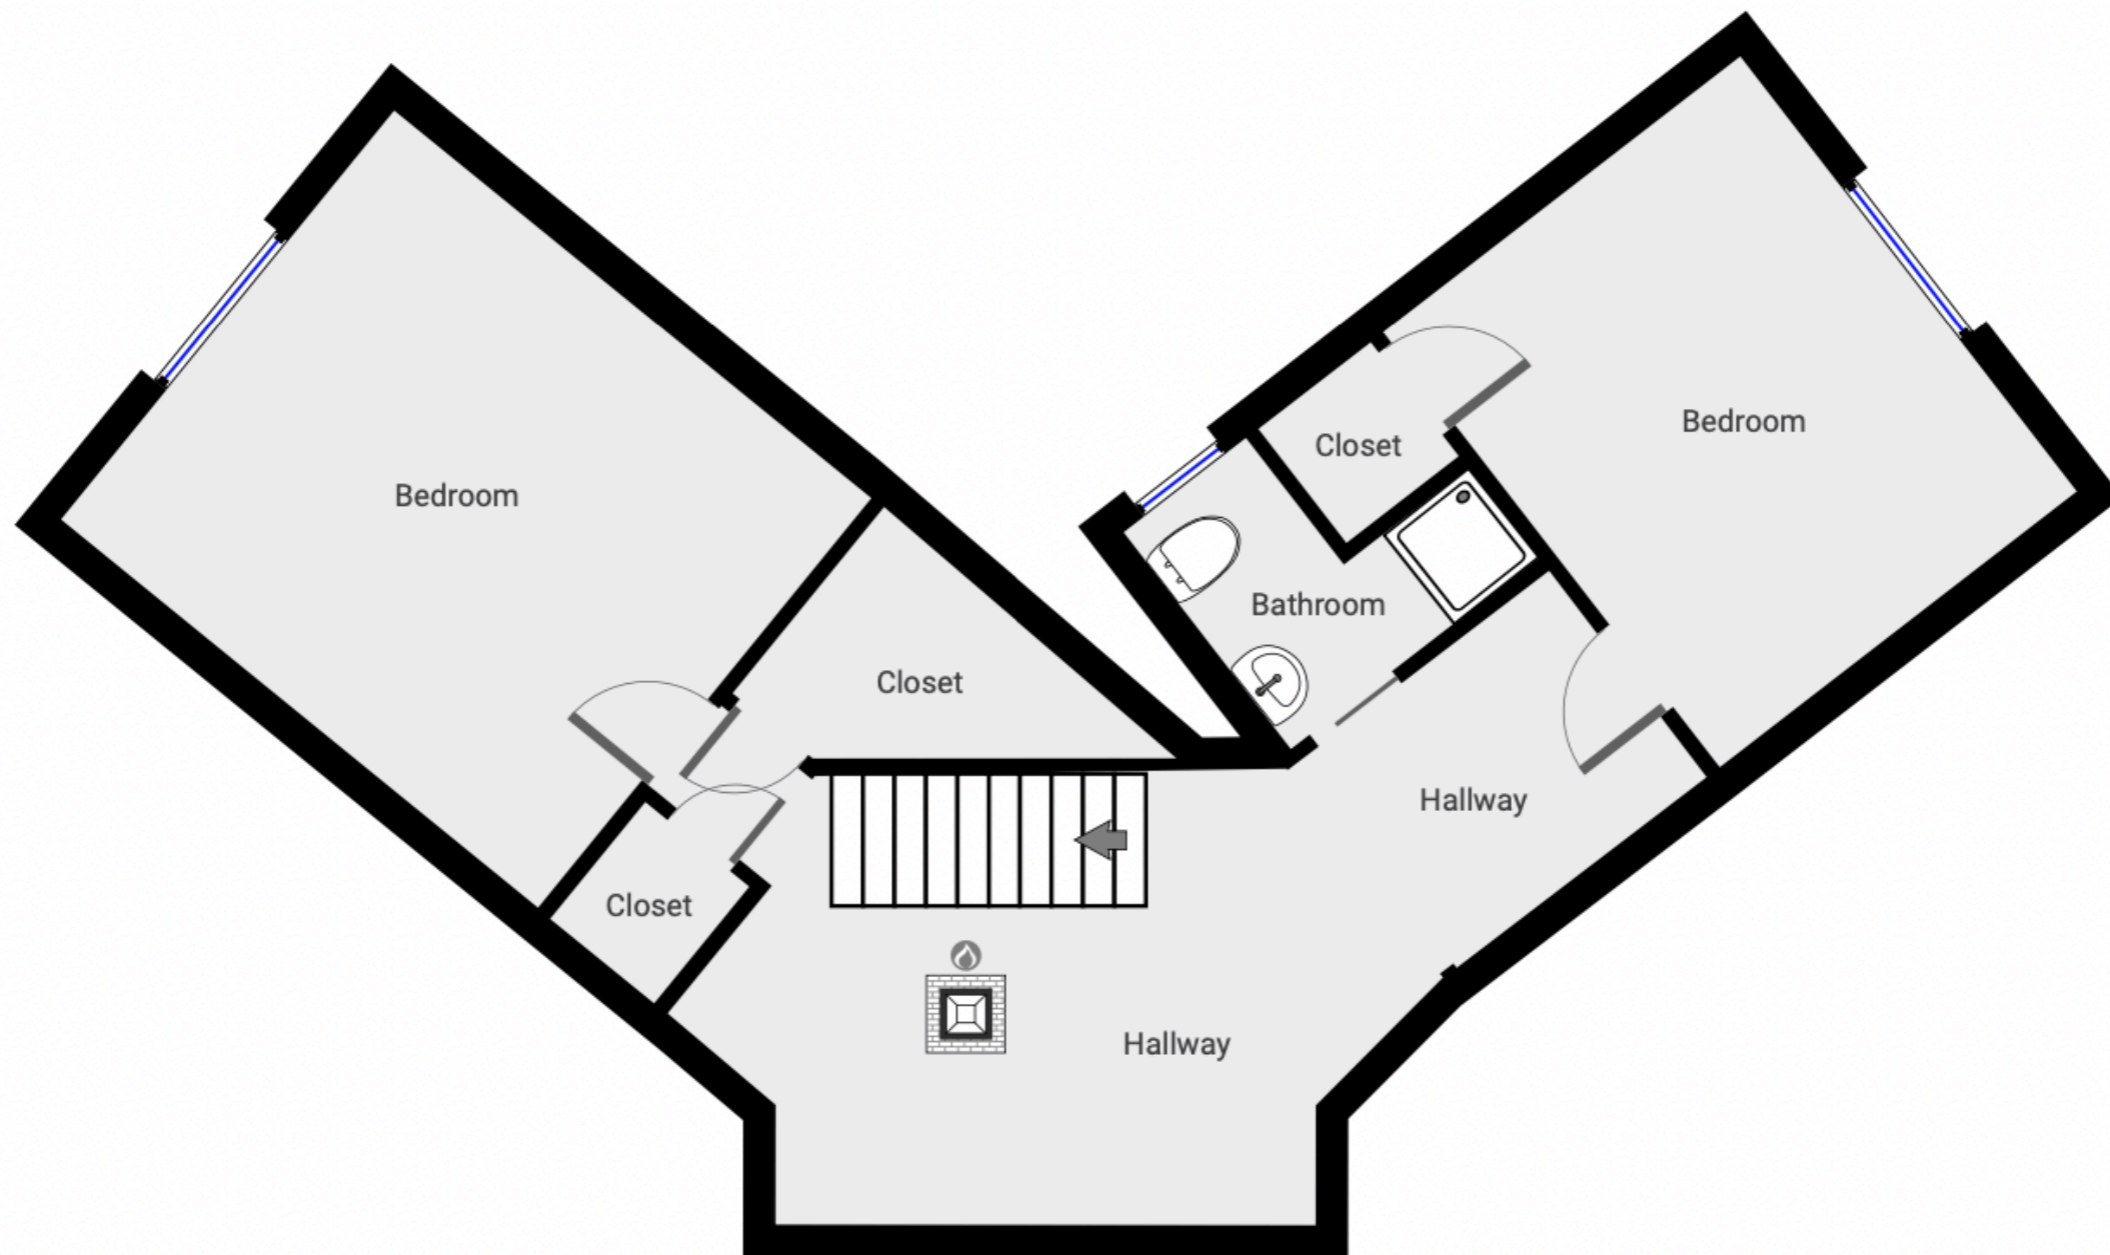

3026 Warm Springs Rd

Glen Ellen , CA 95442

COMPASS

3026 Warm Springs Rd

Glen Ellen , CA 95442

COMPASS

Floor Plan | Visuals
www.elliottburdin.com
707.309.1718

All measurements are approximate.
While deemed reliable, no information on these floor plans
should be relied upon without independent verification.