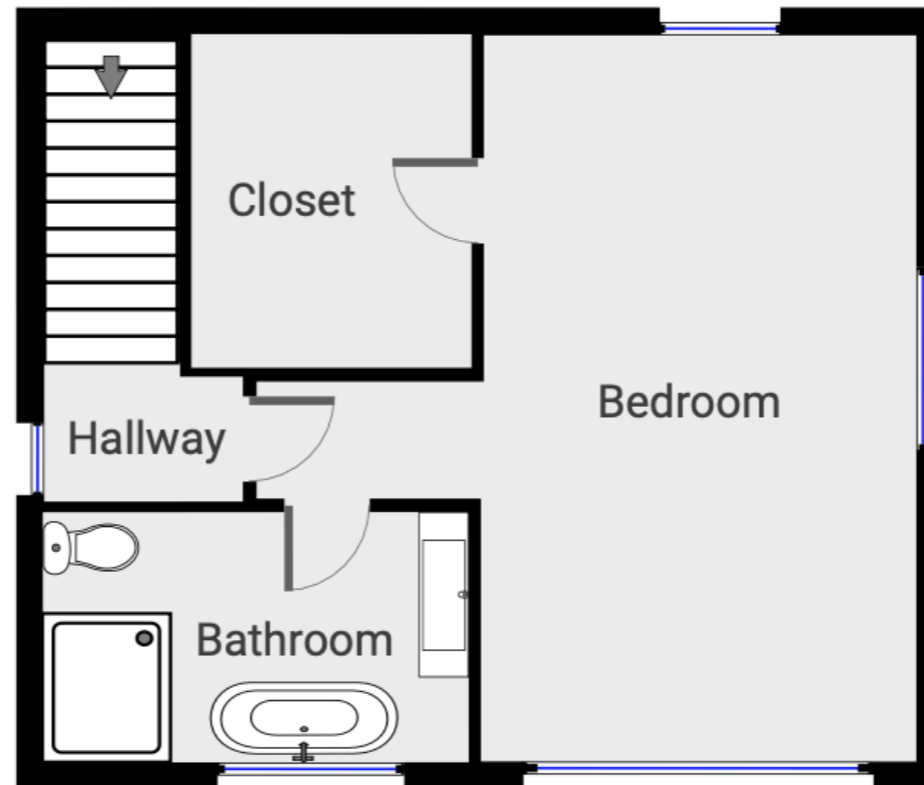

1601 Sobre Vista

Sonoma, CA 95476

All measurements are approximate.
While deemed reliable, no information on these floor plans
should be relied upon without independent verification.

1601 Sobre Vista

Sonoma, CA 95476

All measurements are approximate.
While deemed reliable, no information on these floor plans
should be relied upon without independent verification.