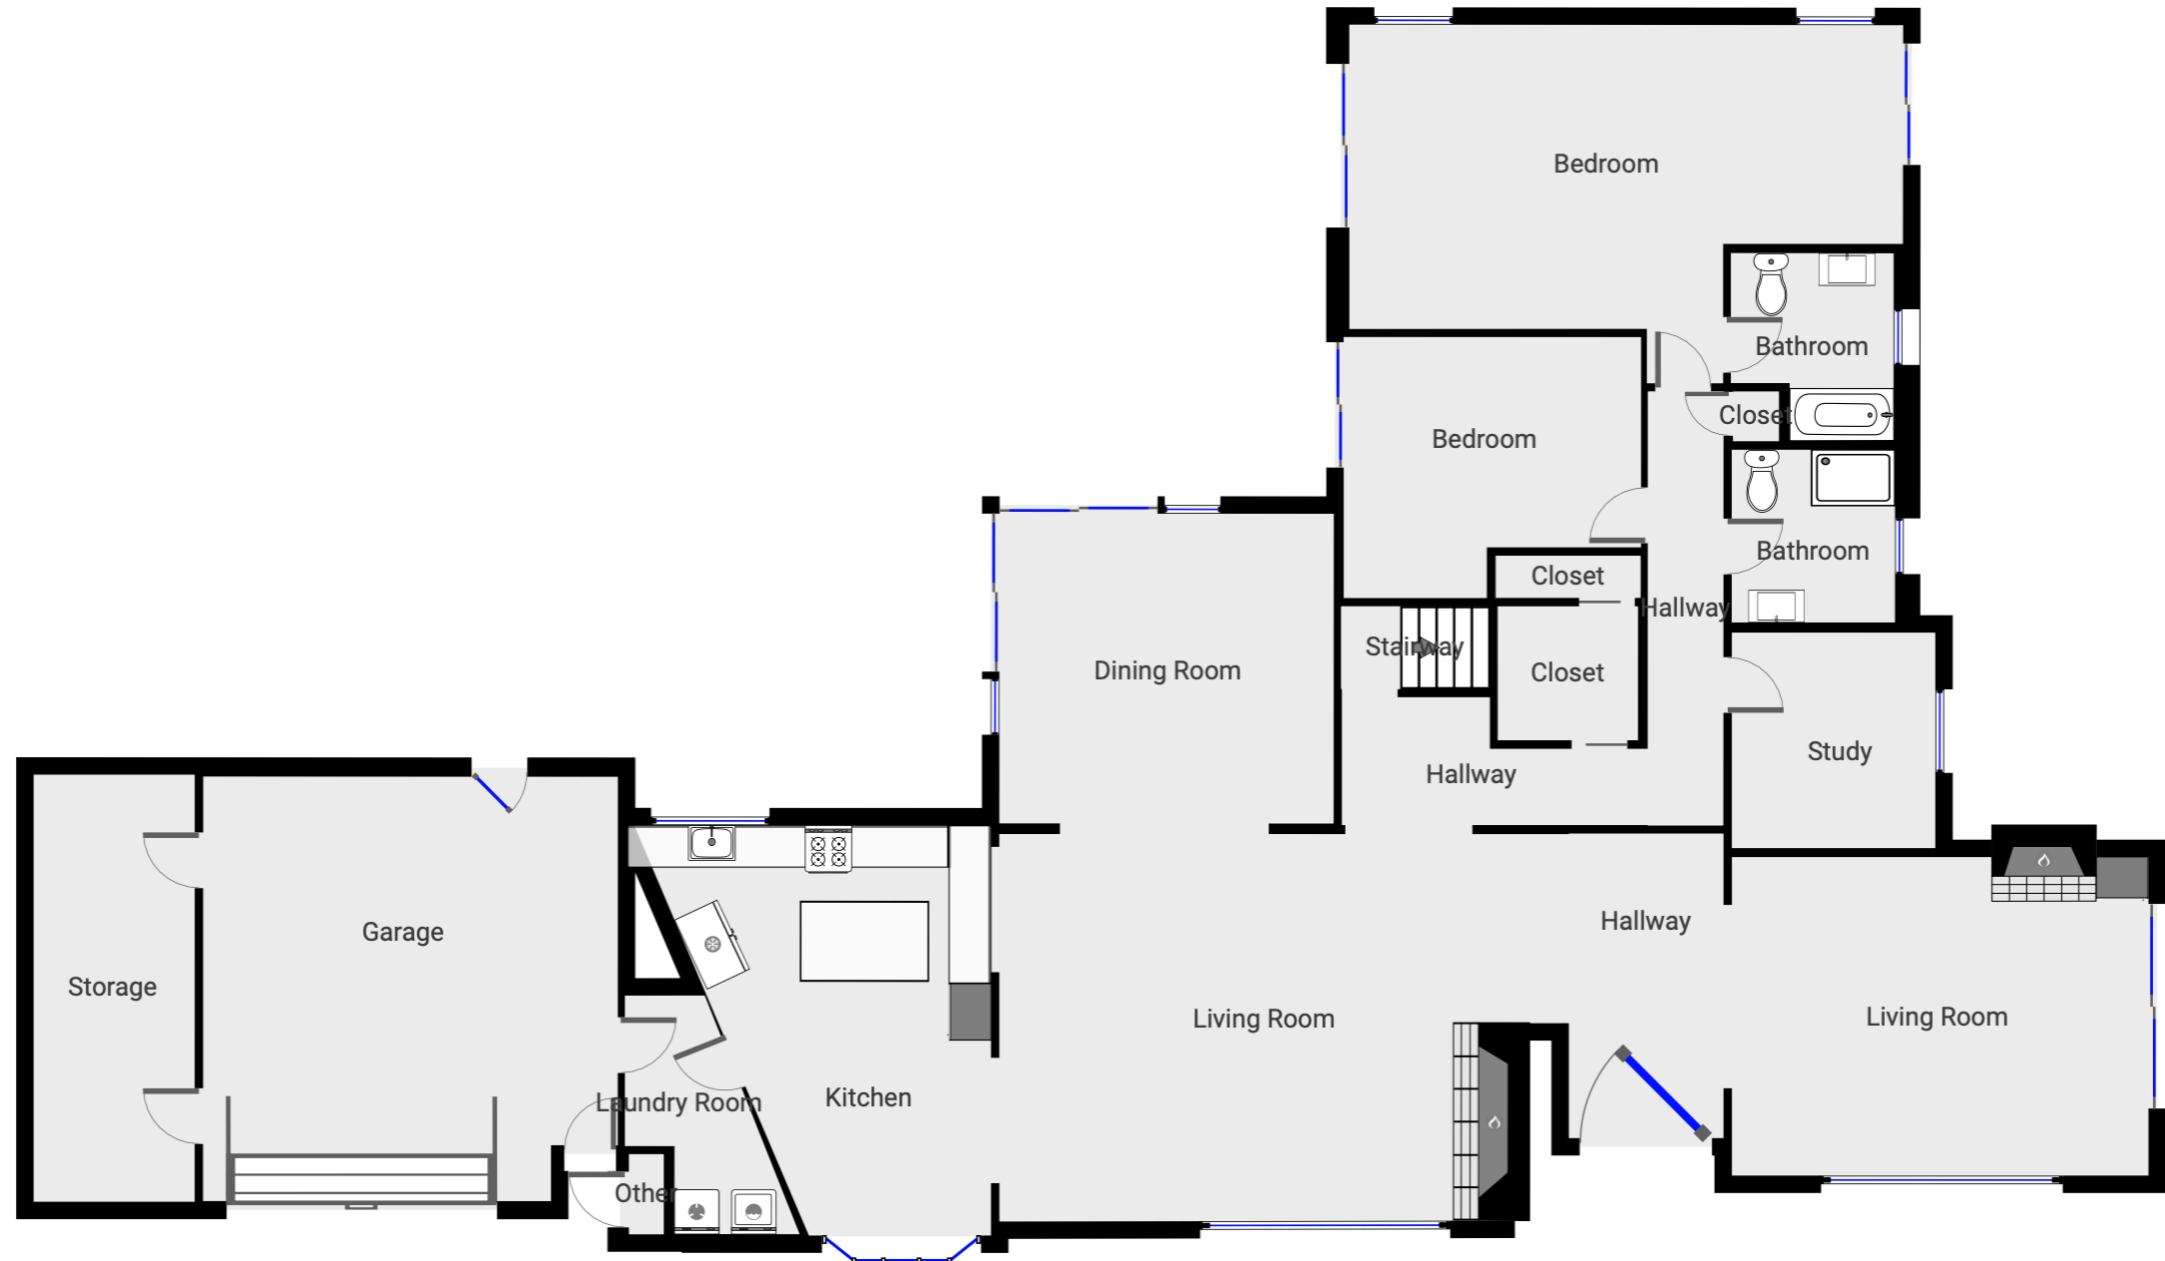

1601 Sobre Vista

Sonoma, CA 95476

All measurements are approximate.
While deemed reliable, no information on these floor plans
should be relied upon without independent verification.

1601 Sobre Vista

Sonoma, CA 95476

All measurements are approximate.
While deemed reliable, no information on these floor plans
should be relied upon without independent verification.